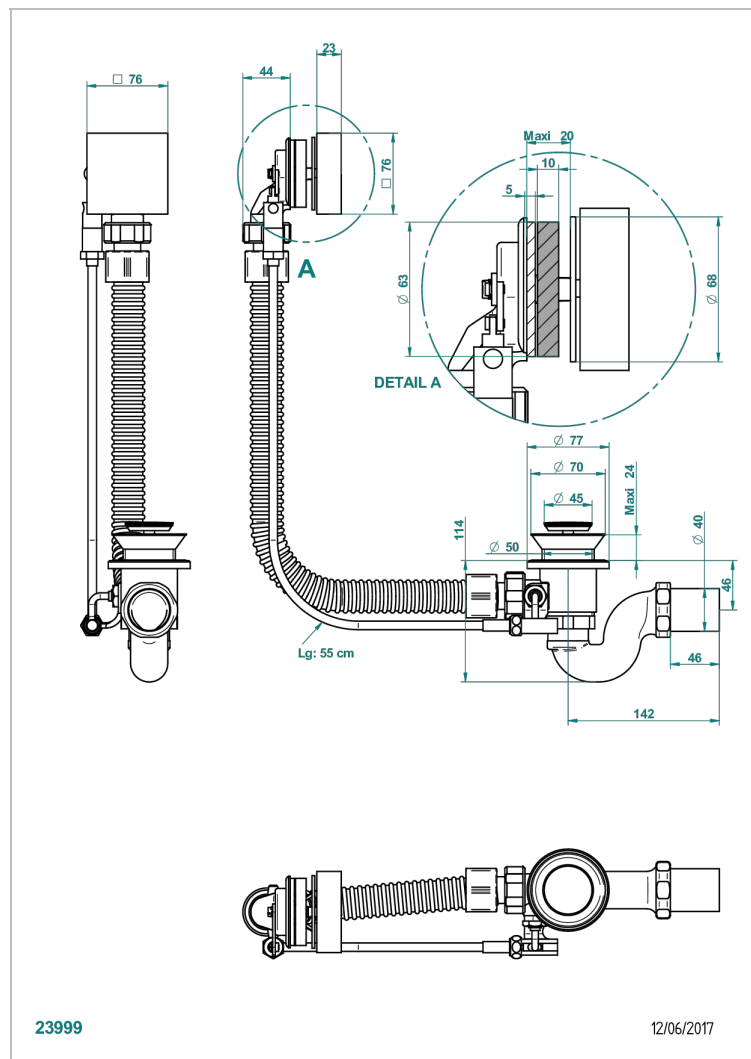

# BELUGA WITH LEVER

G1U-300

Complete bath pop-up waste -cable lg 55 cm

THG<sup>®</sup>  
PARIS

## CHARACTERISTIC

- Beluga with lever
- Complete bath pop-up waste -cable lg 55 cm

Nickel color PVD - H55  
Polished chrome (color finish) - A02  
Umber PVD - H66