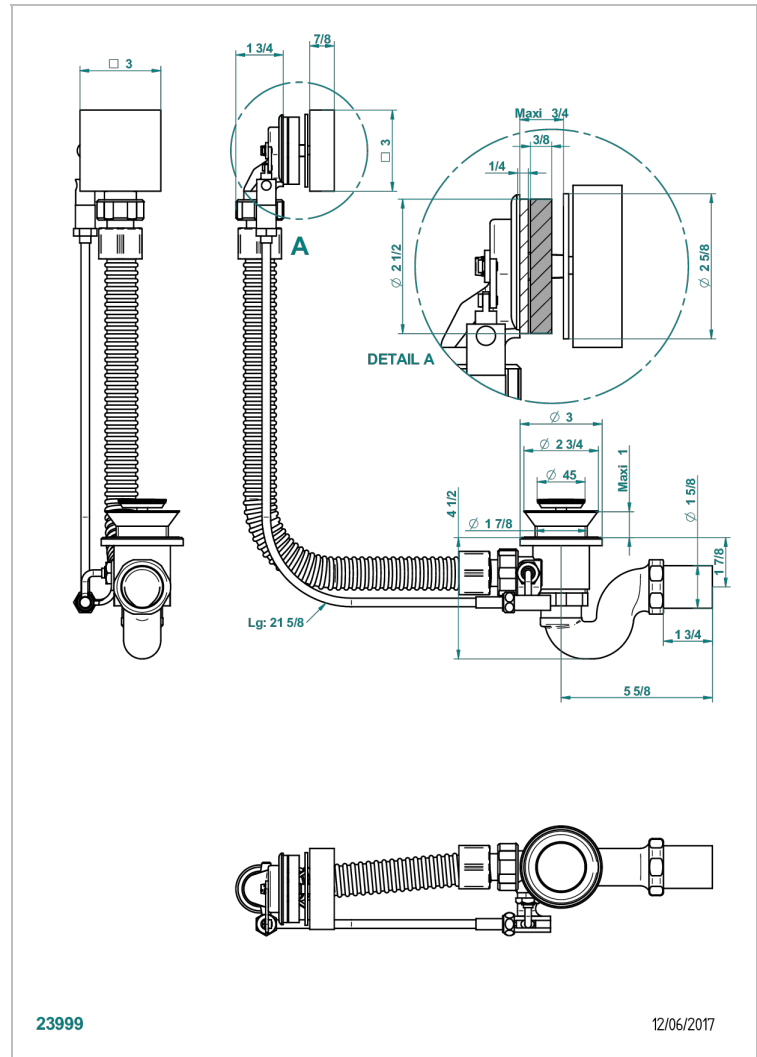

BELUGA WITH LEVER

G1U-300

Complete bath pop-up waste -cable lg 55 cm

THG
PARIS

CHARACTERISTIC

- Beluga with lever
- Complete bath pop-up waste -cable lg 55 cm

AVAILABLE FINITIONS

Blush PVD - H62
Brass color PVD - H49
Brown bronze color PVD - F33
Gold color PVD - H52
Graphite PVD - H64
Matt Umber PVD - H67