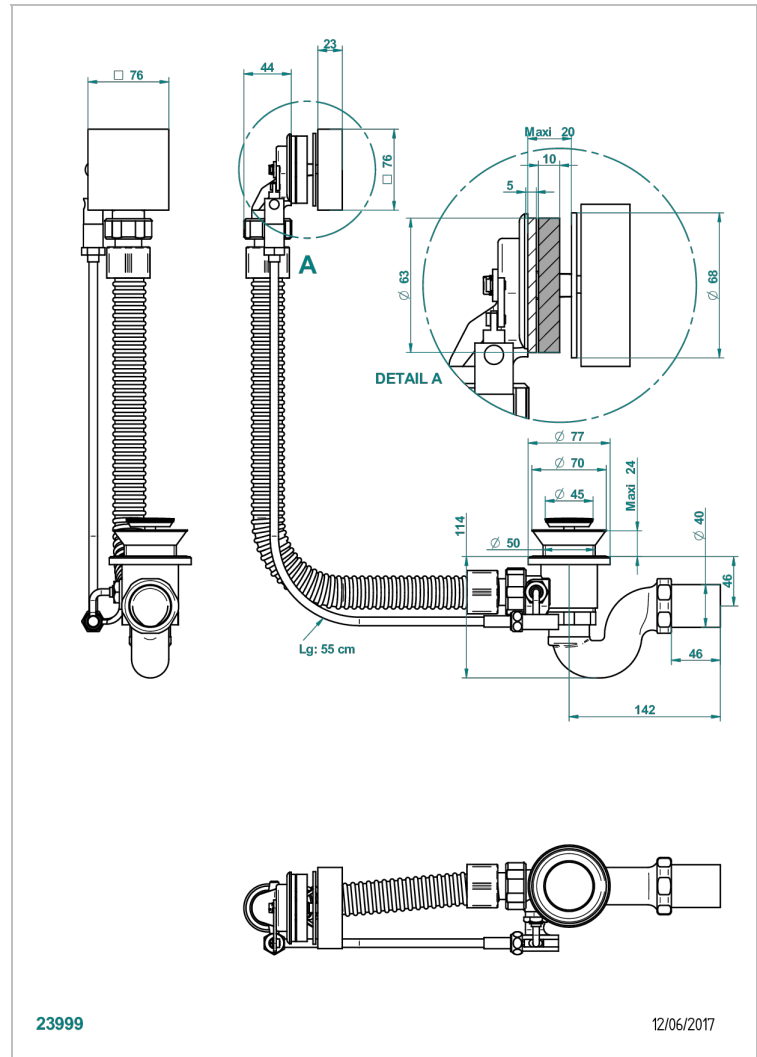

# BELUGA WITH LEVER

G1U-300

Complete bath pop-up waste -cable lg 55 cm

THG<sup>®</sup>  
PARIS

## CHARACTERISTIC

- Beluga with lever
- Complete bath pop-up waste -cable lg 55 cm

Nickel color PVD - H55  
Polished chrome (color finish) - A02  
Umber PVD - H66