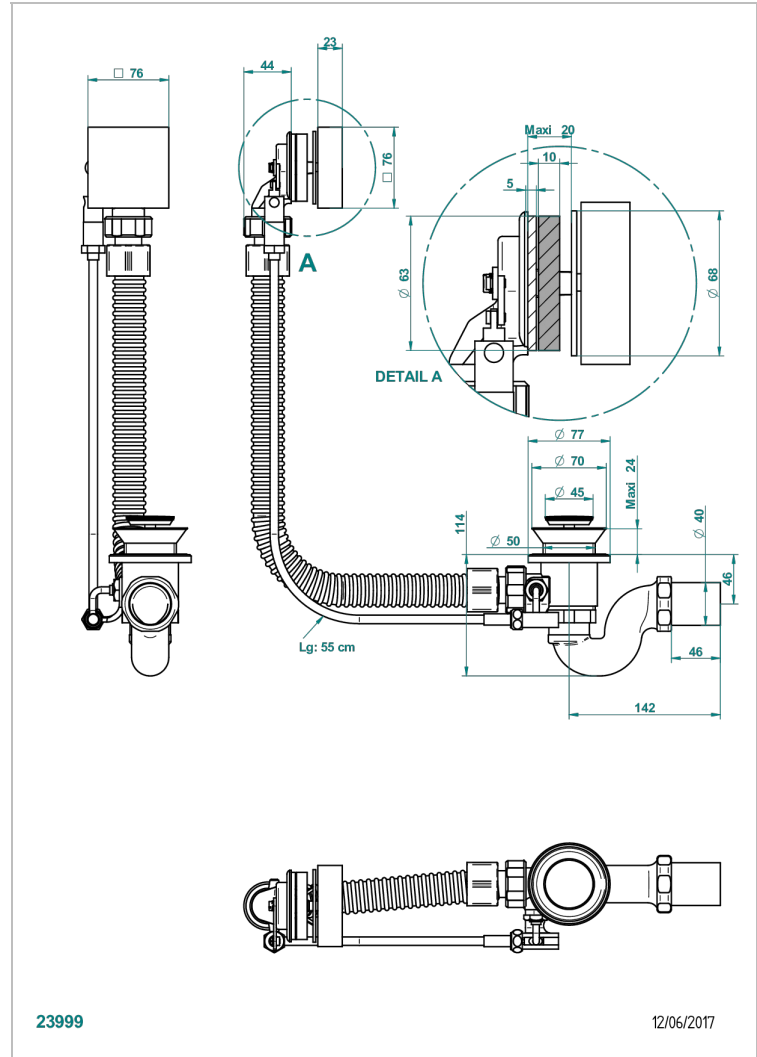

PROFIL BLACK ONYX WITH LEVER

A6P-300

Complete bath pop-up waste -cable lg 55 cm

THG[®]
PARIS

CHARACTERISTIC

- Profil Black Onyx with lever
- Complete bath pop-up waste -cable lg 55 cm

AVAILABLE FINITIONS

Blush PVD - H62
Brass color PVD - H49
Brown bronze color PVD - F33
Gold color PVD - H52
Graphite PVD - H64
Matt Umber PVD - H67