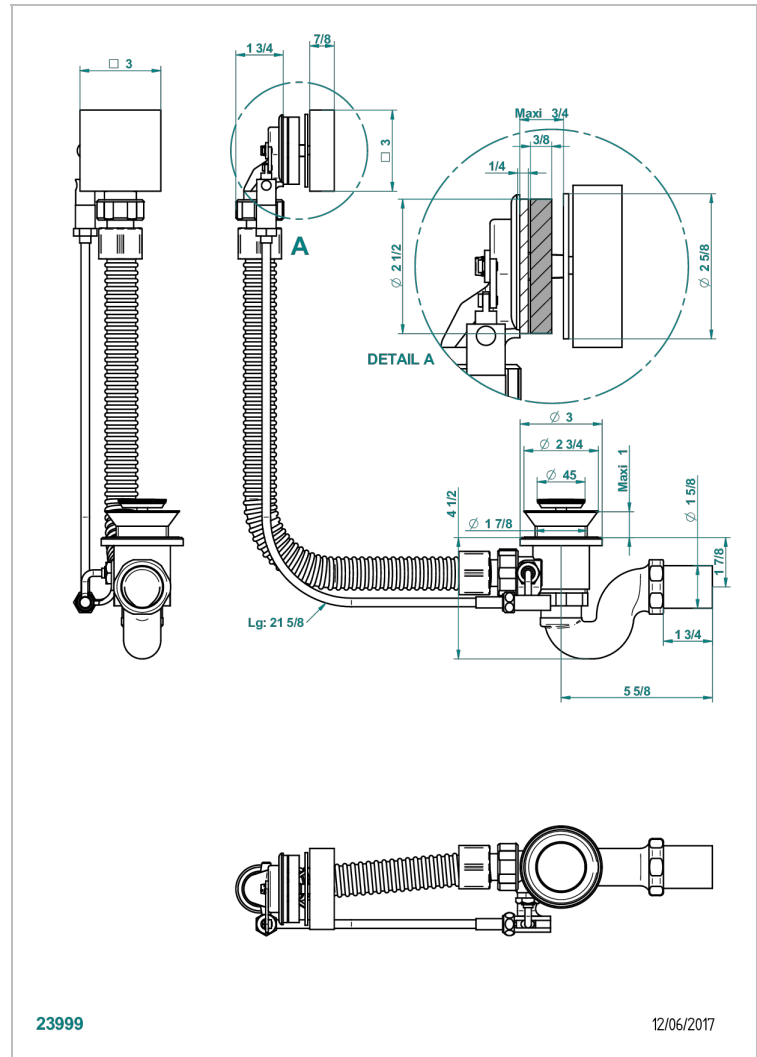

PROFIL BLACK ONYX WITH LEVER

A6P-300

Complete bath pop-up waste -cable lg 55 cm

THG[®]
PARIS

23999

12/06/2017

CHARACTERISTIC

- Profil Black Onyx with lever
- Complete bath pop-up waste -cable lg 55 cm

Nickel color PVD - H55
Polished chrome (color finish) - A02
Umber PVD - H66