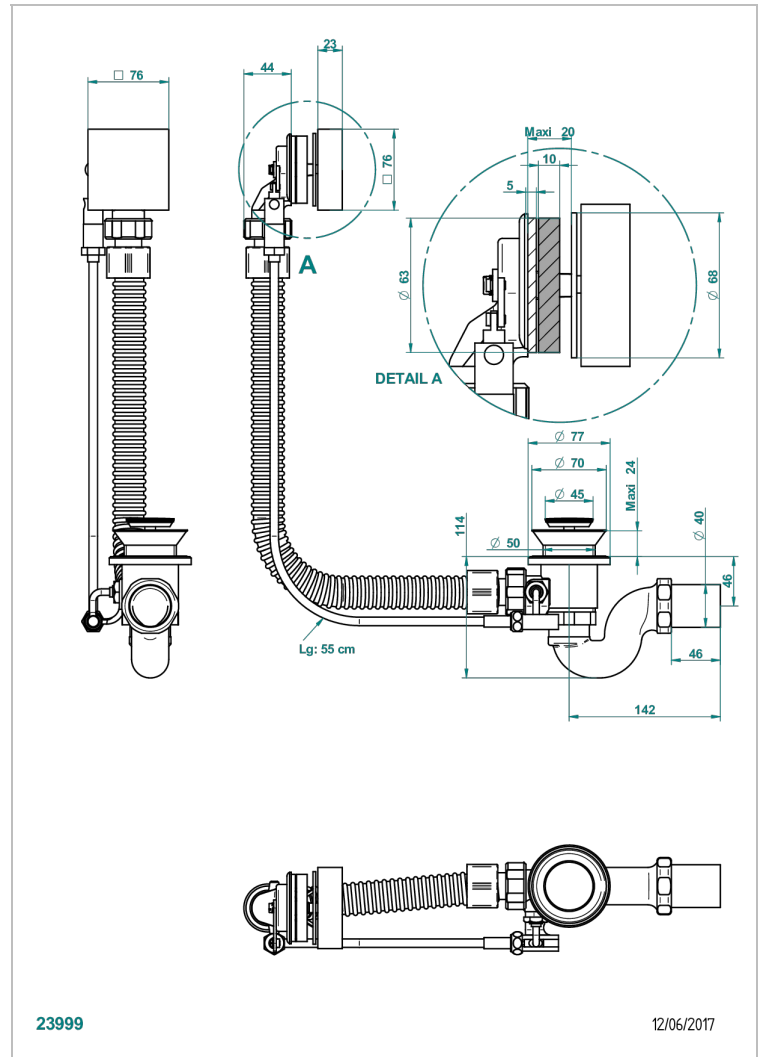

PROFIL BLACK ONYX

A6N-300

Complete bath pop-up waste -cable lg 55 cm

THG[®]
PARIS

CHARACTERISTIC

- Profil Black Onyx
- Complete bath pop-up waste -cable lg 55 cm

AVAILABLE FINITIONS

Blush PVD - H62
Brass color PVD - H49
Brown bronze color PVD - F33
Gold color PVD - H52
Graphite PVD - H64
Matt Umber PVD - H67