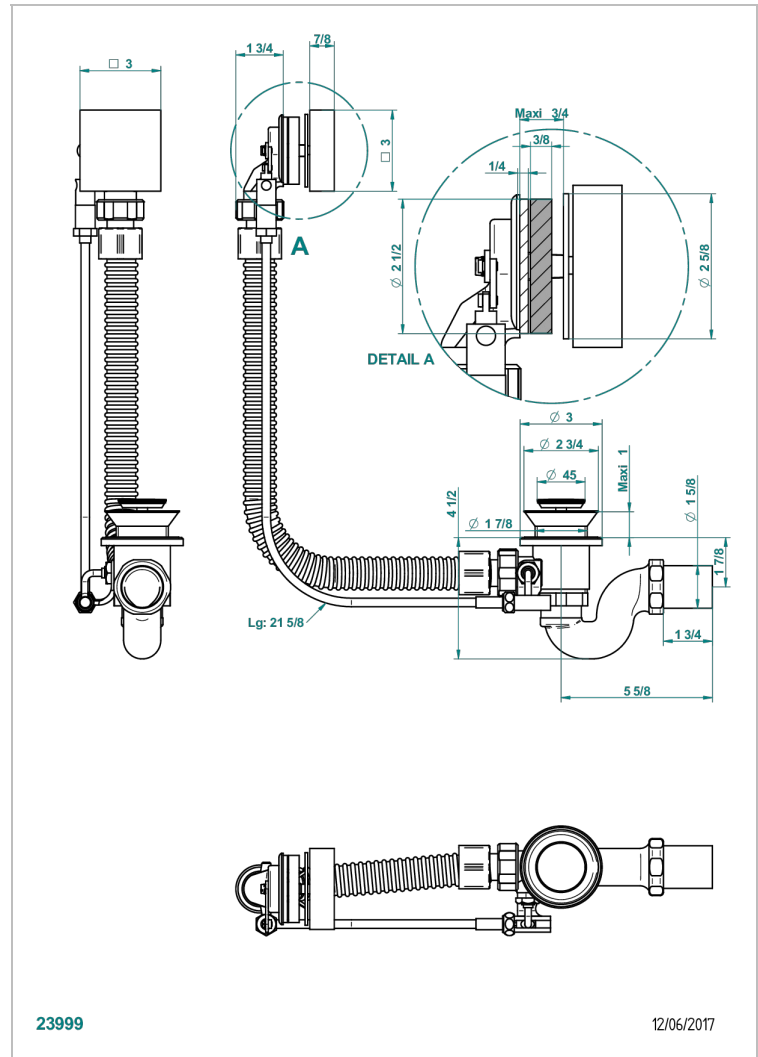

PROFIL BLACK ONYX

A6N-300

Complete bath pop-up waste -cable lg 55 cm

THG[®]
PARIS

CHARACTERISTIC

- Profil Black Onyx
- Complete bath pop-up waste -cable lg 55 cm

AVAILABLE FINITIONS

Blush PVD - H62
Brass color PVD - H49
Brown bronze color PVD - F33
Gold color PVD - H52
Graphite PVD - H64
Matt Umber PVD - H67