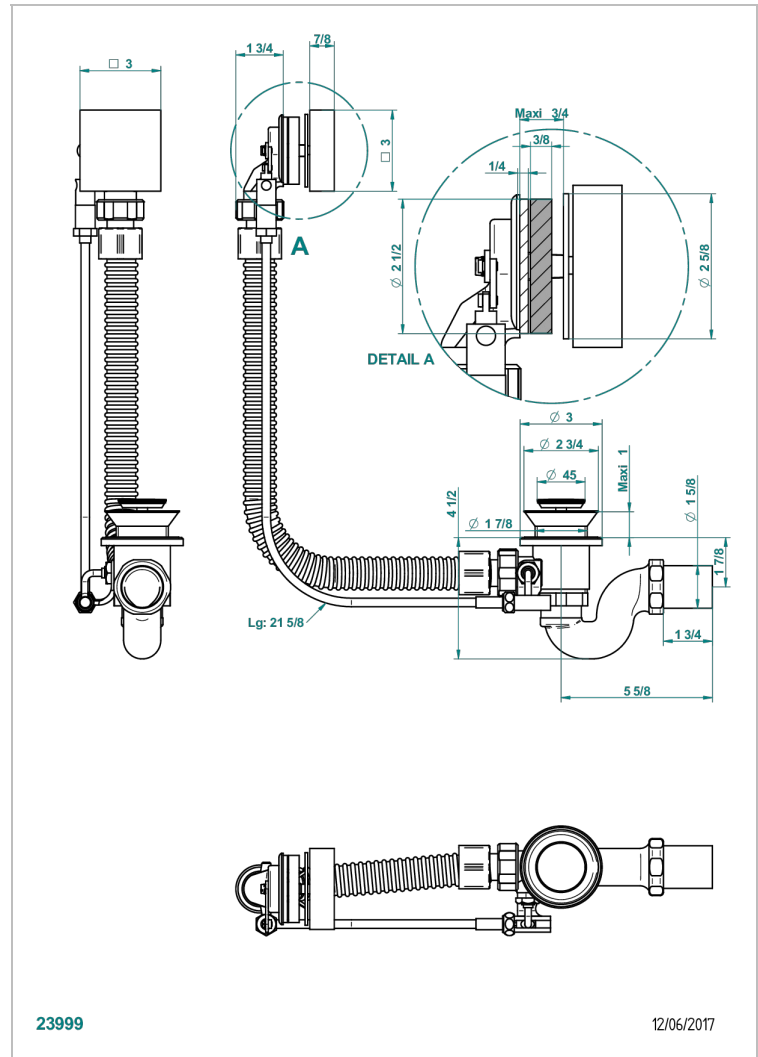

# PROFIL BLACK ONYX

A6N-300

Complete bath pop-up waste -cable lg 55 cm

THG<sup>®</sup>  
PARIS

## CHARACTERISTIC

- Profil Black Onyx
- Complete bath pop-up waste -cable lg 55 cm

Nickel color PVD - H55  
Polished chrome (color finish) - A02  
Umber PVD - H66