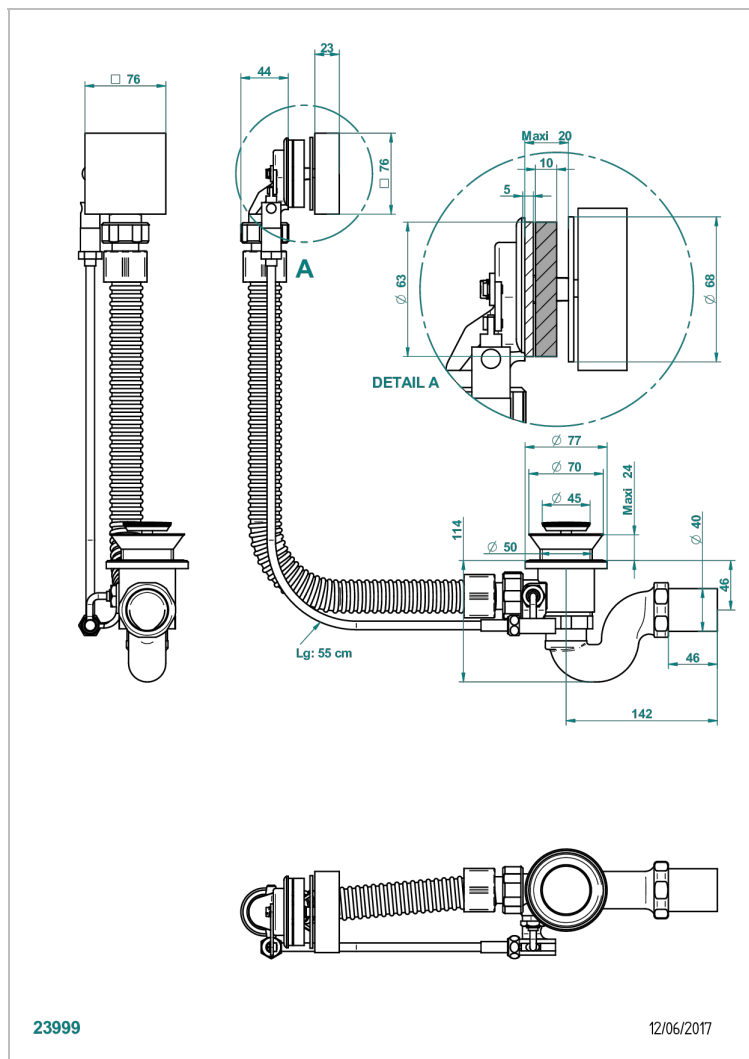

# PROFIL LALIQUE CLEAR CRYSTAL WITH LEVER

A6H-300

Complete bath pop-up waste -cable lg 55 cm

## CHARACTERISTIC

- Profil Laliq Clear crystal with lever
- Complete bath pop-up waste -cable lg 55 cm

Nickel color PVD - H55  
Polished chrome (color finish) - A02  
Umber PVD - H66