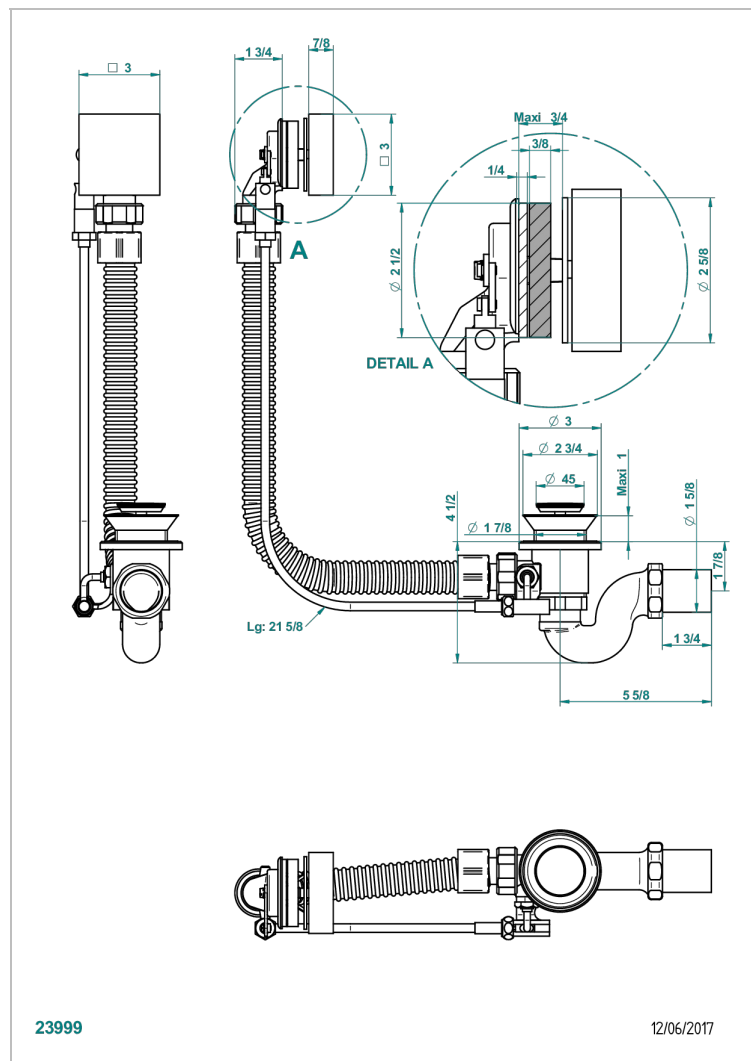

# PROFIL LALIQUE CLEAR CRYSTAL WITH LEVER

A6H-300

Complete bath pop-up waste -cable lg 55 cm

## CHARACTERISTIC

- Profil Laliq Clear crystal with lever
- Complete bath pop-up waste -cable lg 55 cm

Nickel color PVD - H55  
Polished chrome (color finish) - A02  
Umber PVD - H66

23999

12/06/2017