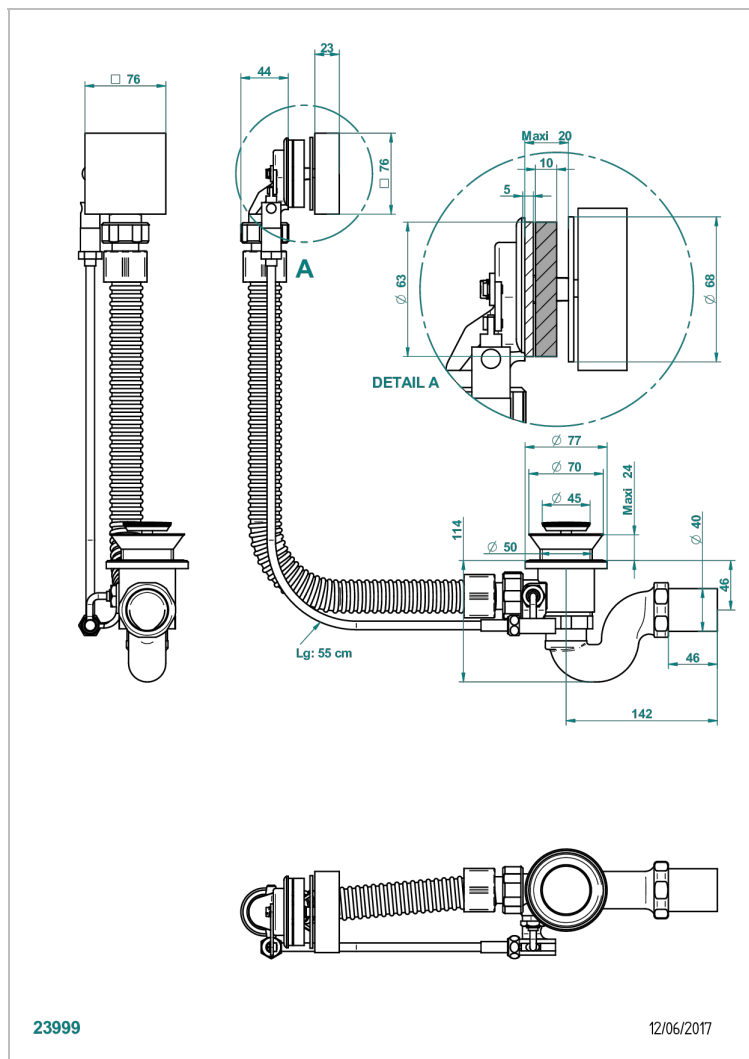

PROFIL LALIQUE CLEAR CRYSTAL WITH LEVER

A6H-300

Complete bath pop-up waste -cable lg 55 cm

CHARACTERISTIC

- Profil Laliq Clear crystal with lever
- Complete bath pop-up waste -cable lg 55 cm

AVAILABLE FINITIONS

Nickel color PVD - H55
Polished chrome (color finish) - A02
Umber PVD - H66