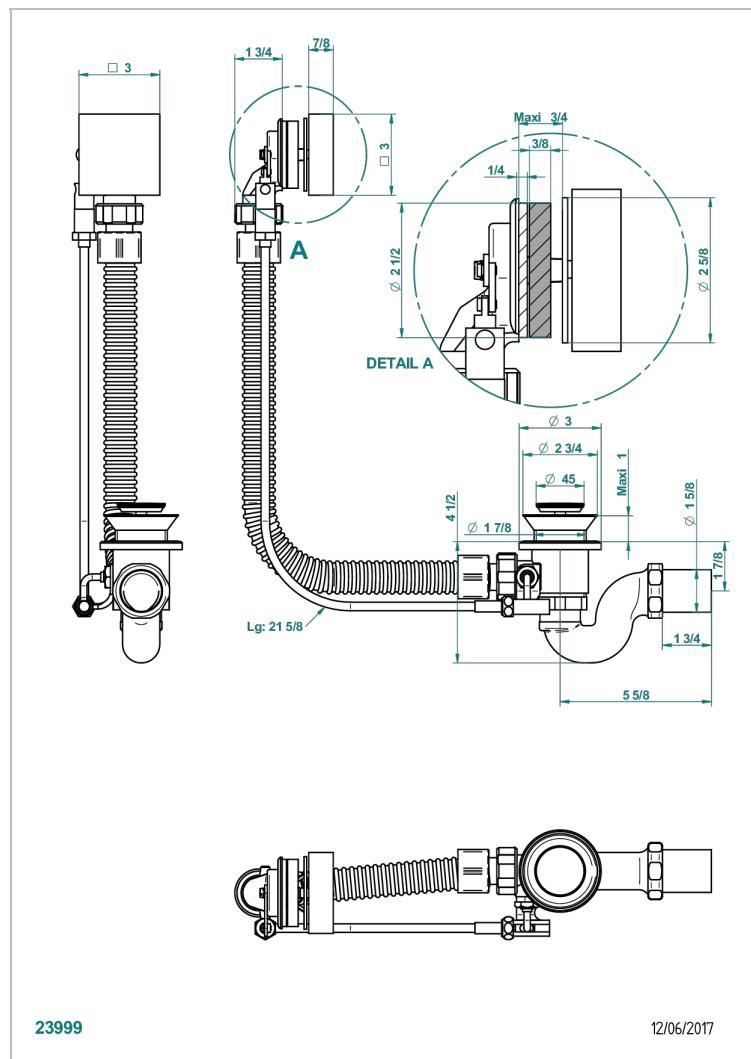

PROFIL LALIQUE CLEAR CRYSTAL WITH LEVER

A6H-300

Complete bath pop-up waste -cable lg 55 cm

CHARACTERISTIC

- Profil Laliq Clear crystal with lever
- Complete bath pop-up waste -cable lg 55 cm

AVAILABLE FINITIONS

Nickel color PVD - H55
Polished chrome (color finish) - A02
Umber PVD - H66