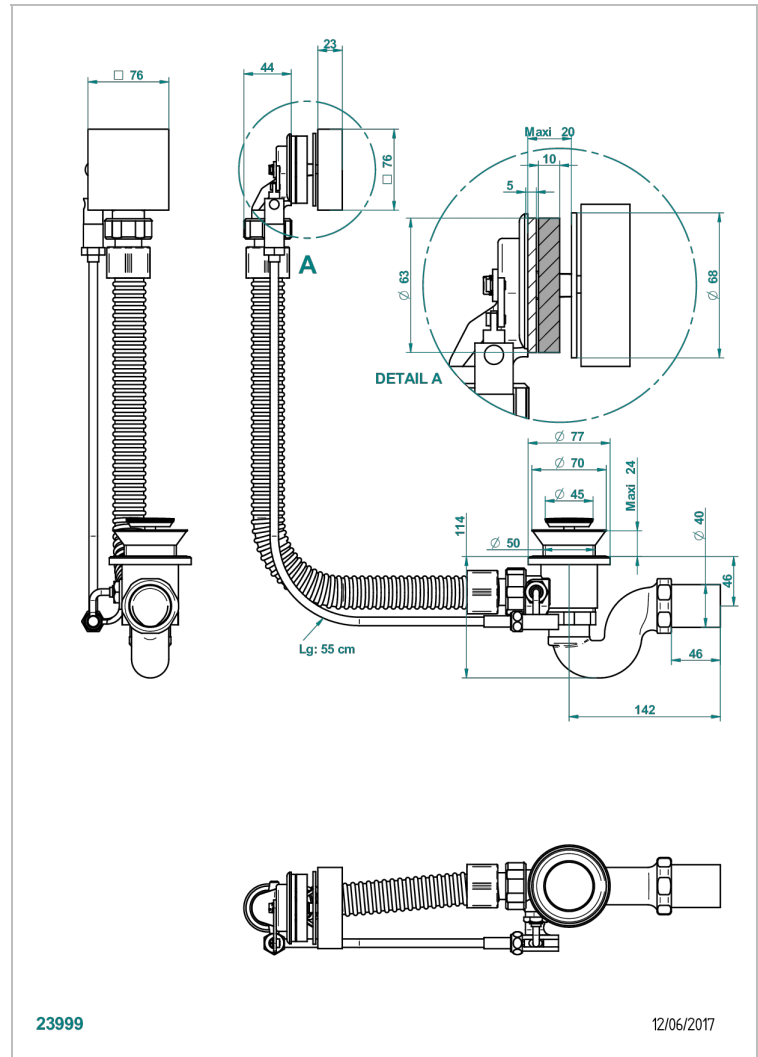

PROFIL LALIQUE CLEAR CRYSTAL

A6G-300

Complete bath pop-up waste -cable lg 55 cm

THG[®]
PARIS

CHARACTERISTIC

- Profil Laliq Clear crystal
- Complete bath pop-up waste -cable lg 55 cm

AVAILABLE FINITIONS

Blush PVD - H62
Brass color PVD - H49
Brown bronze color PVD - F33
Gold color PVD - H52
Graphite PVD - H64
Matt Umber PVD - H67