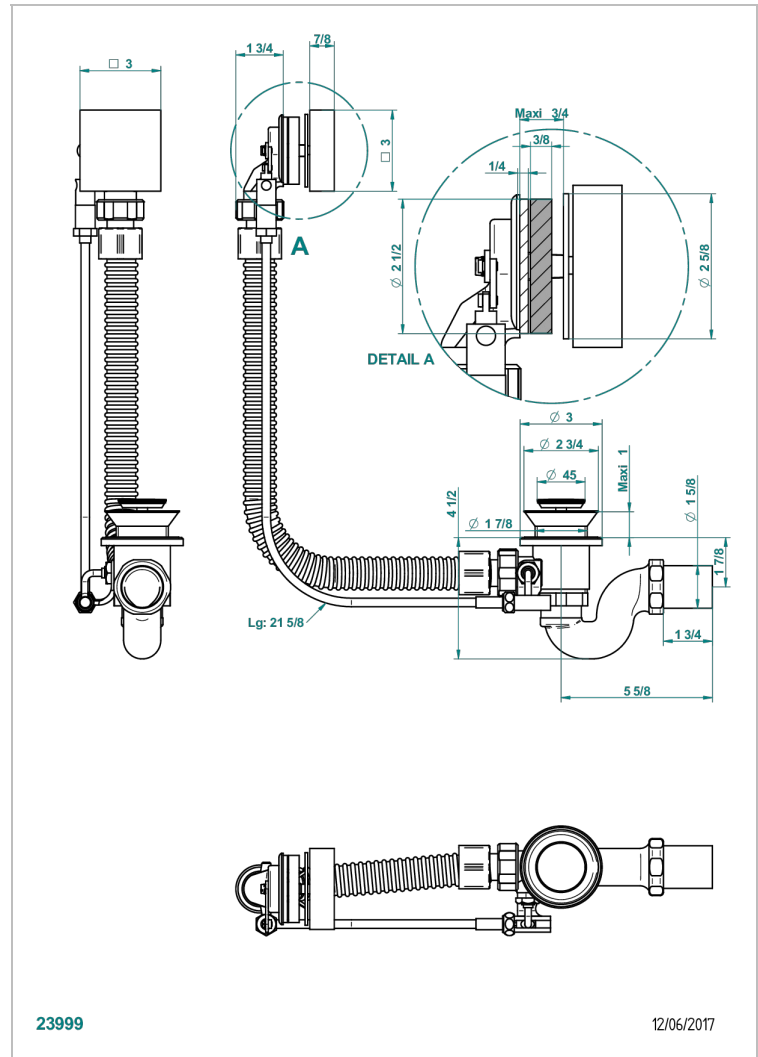

# PROFIL LALIQUE CLEAR CRYSTAL

A6G-300

Complete bath pop-up waste -cable lg 55 cm

THG<sup>®</sup>  
PARIS

## CHARACTERISTIC

- Profil Laliq Clear crystal
- Complete bath pop-up waste -cable lg 55 cm

Nickel color PVD - H55  
Polished chrome (color finish) - A02  
Umber PVD - H66