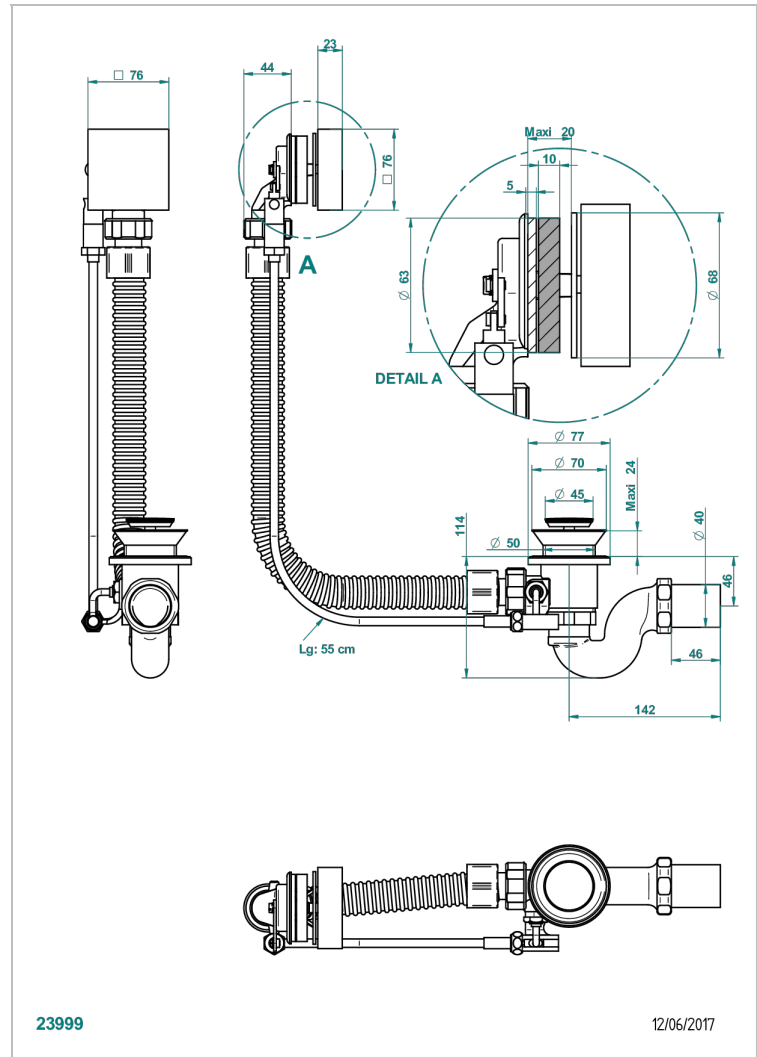

PROFIL LALIQUE CLEAR CRYSTAL

A6G-300

Complete bath pop-up waste -cable lg 55 cm

THG[®]
PARIS

CHARACTERISTIC

- Profil Laliq Clear crystal
- Complete bath pop-up waste -cable lg 55 cm

AVAILABLE FINITIONS

Blush PVD - H62
Brass color PVD - H49
Brown bronze color PVD - F33
Gold color PVD - H52
Graphite PVD - H64
Matt Umber PVD - H67