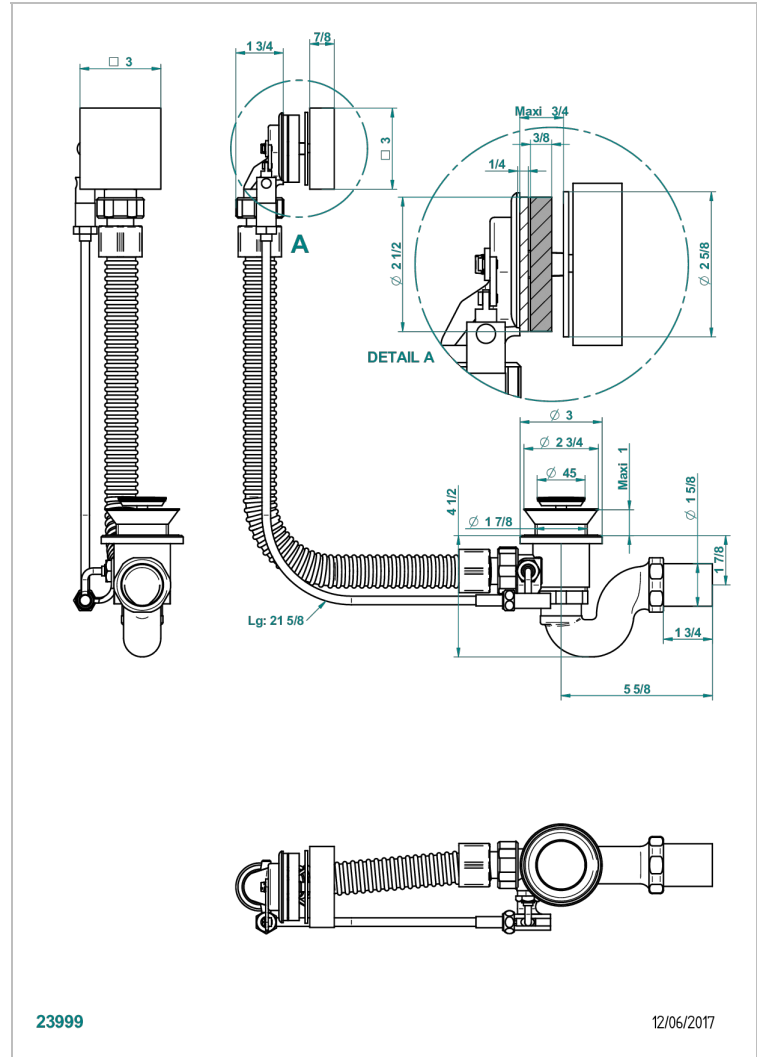

PROFIL LALIQUE CLEAR CRYSTAL

A6G-300

Complete bath pop-up waste -cable lg 55 cm

THG
PARIS

CHARACTERISTIC

- Profil Laliq Clear crystal
- Complete bath pop-up waste -cable lg 55 cm

AVAILABLE FINITIONS

Blush PVD - H62
Brass color PVD - H49
Brown bronze color PVD - F33
Gold color PVD - H52
Graphite PVD - H64
Matt Umber PVD - H67