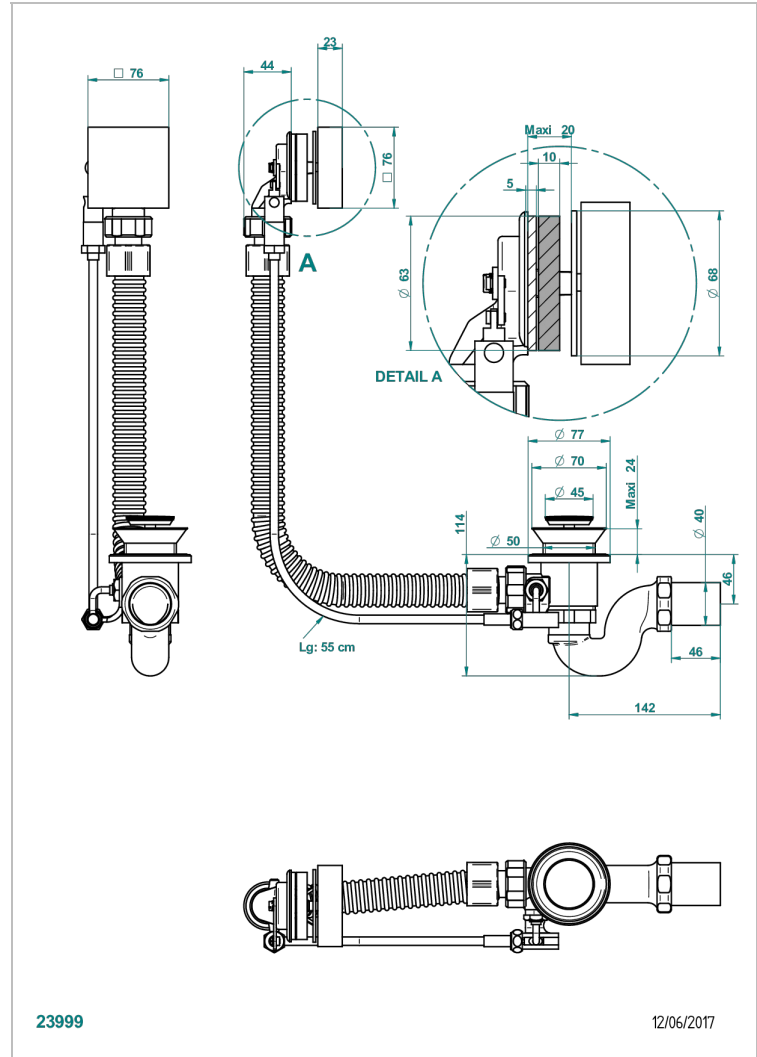

PROFIL METAL WITH LEVER

A6B-300

Complete bath pop-up waste -cable lg 55 cm

23999

12/06/2017

CHARACTERISTIC

- Profil Metal with lever
- Complete bath pop-up waste -cable lg 55 cm

AVAILABLE FINITIONS

Nickel color PVD - H55
Polished chrome (color finish) - A02
Umber PVD - H66