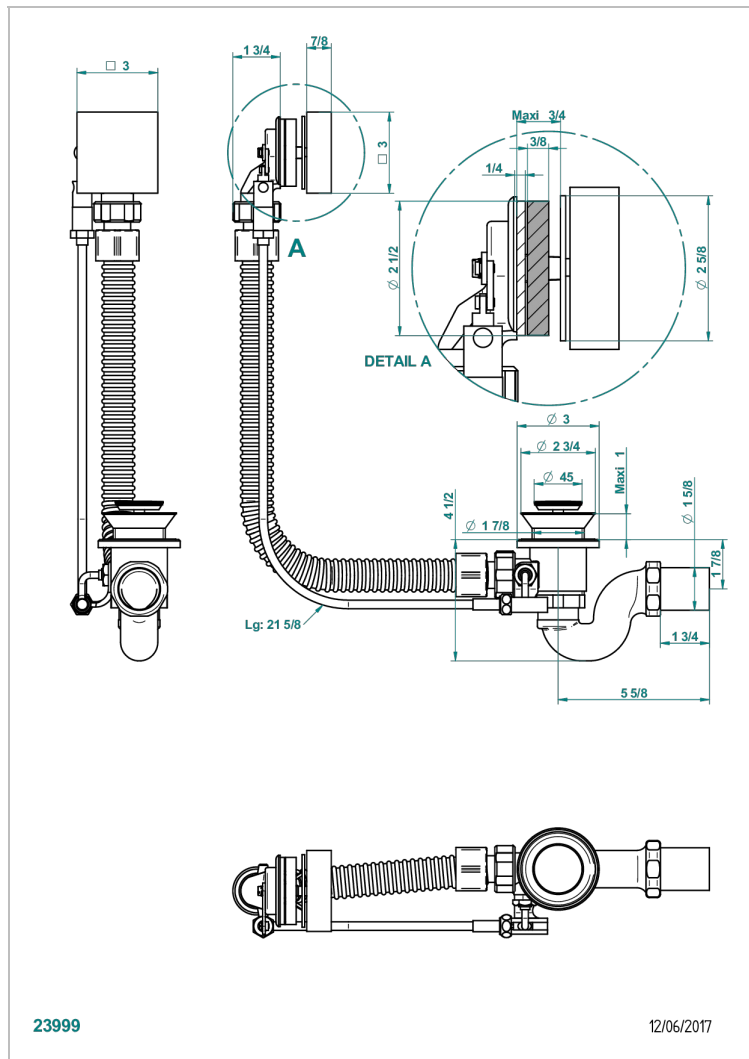

# PROFIL METAL WITH LEVER

A6B-300

Complete bath pop-up waste -cable lg 55 cm

THG<sup>®</sup>  
PARIS

## CHARACTERISTIC

- Profil Metal with lever
- Complete bath pop-up waste -cable lg 55 cm

Nickel color PVD - H55  
Polished chrome (color finish) - A02  
Umber PVD - H66

23999

12/06/2017