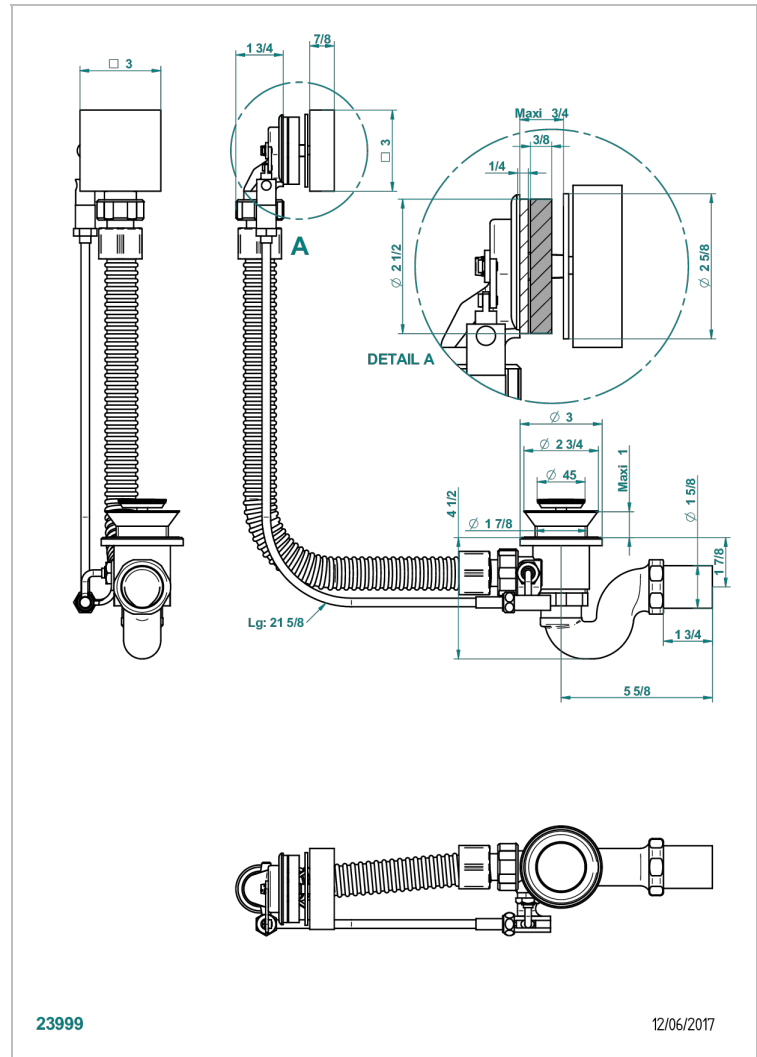

# PROFIL METAL

A6A-300

Complete bath pop-up waste -cable lg 55 cm

THG  
PARIS

## CHARACTERISTIC

- Profil Metal
- Complete bath pop-up waste -cable lg 55 cm

Nickel color PVD - H55  
Polished chrome (color finish) - A02  
Umber PVD - H66