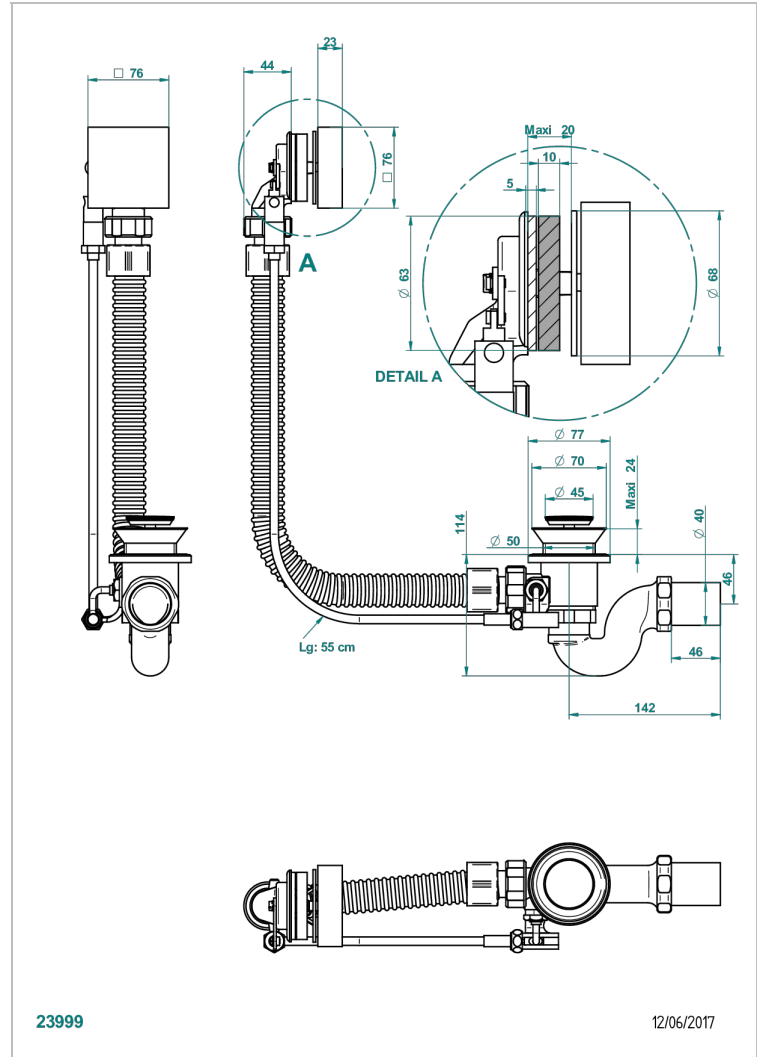

MASQUE DE FEMME SMOOTH METAL

A2U-300

Complete bath pop-up waste -cable lg 55 cm

THG[®]
PARIS

CHARACTERISTIC

- Masque de Femme Smooth metal
- Complete bath pop-up waste -cable lg 55 cm

AVAILABLE FINITIONS

Blush PVD - H62
Brass color PVD - H49
Brown bronze color PVD - F33
Gold color PVD - H52
Graphite PVD - H64
Matt Umber PVD - H67