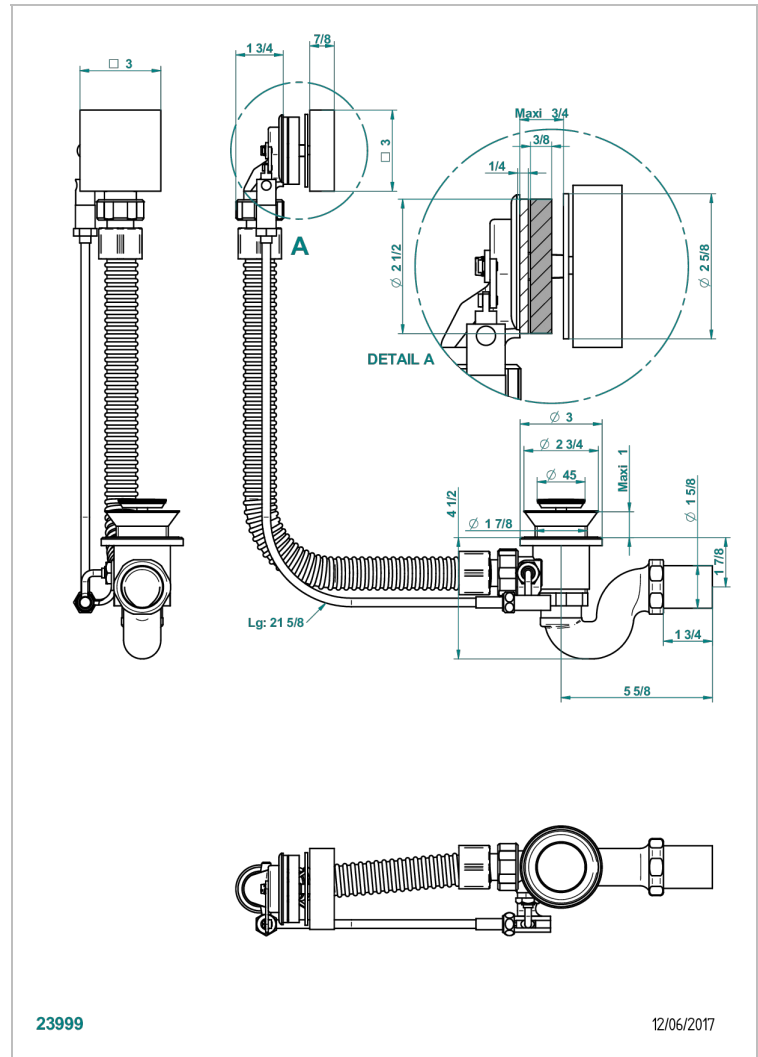

# MASQUE DE FEMME SMOOTH METAL

A2U-300

Complete bath pop-up waste -cable lg 55 cm

THG<sup>®</sup>  
PARIS

## CHARACTERISTIC

- Masque de Femme Smooth metal
- Complete bath pop-up waste -cable lg 55 cm

Nickel color PVD - H55  
Polished chrome (color finish) - A02  
Umber PVD - H66