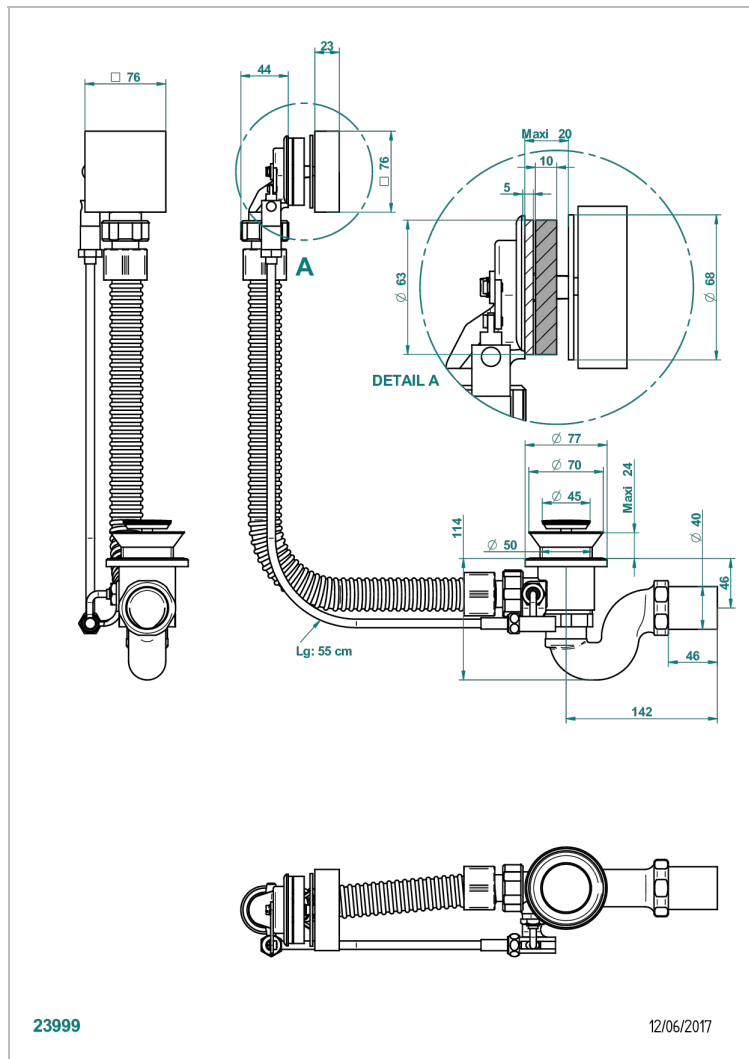

# MASQUE DE FEMME ENGRAVED METAL

A2T-300

Complete bath pop-up waste -cable lg 55 cm

THG<sup>®</sup>  
PARIS

## CHARACTERISTIC

- Masque de Femme Engraved Metal
- Complete bath pop-up waste -cable lg 55 cm

Nickel color PVD - H55  
Polished chrome (color finish) - A02  
Umber PVD - H66