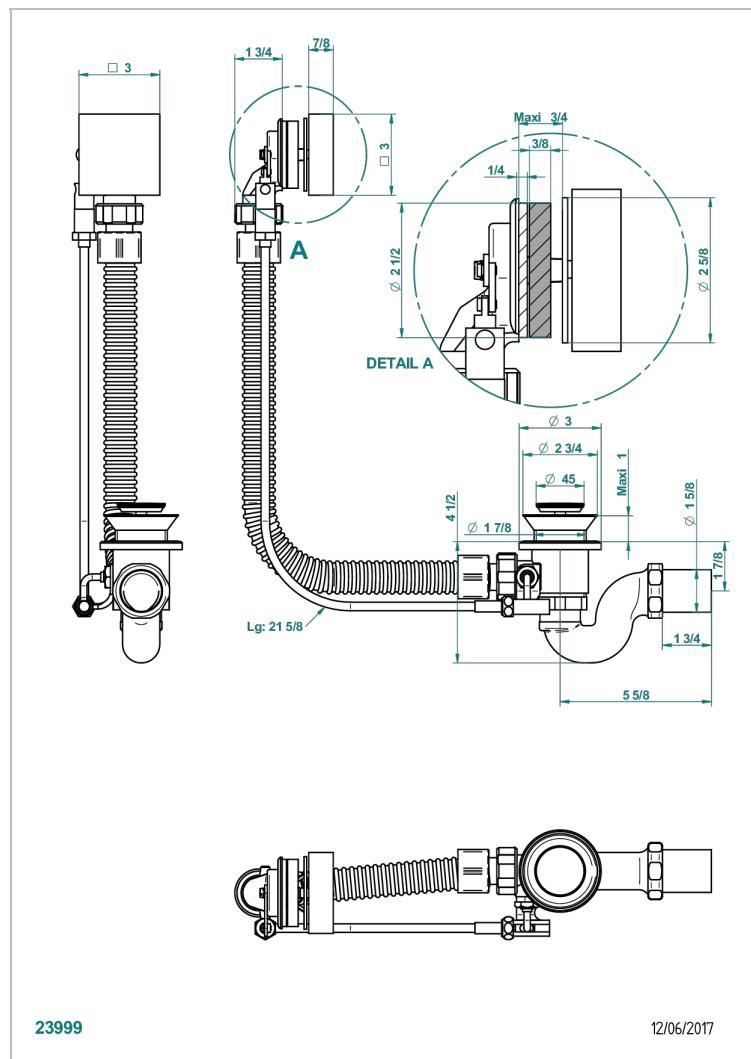

# MASQUE DE FEMME ENGRAVED METAL

A2T-300

Complete bath pop-up waste -cable lg 55 cm

## CHARACTERISTIC

- Masque de Femme Engraved Metal
- Complete bath pop-up waste -cable lg 55 cm

Nickel color PVD - H55  
Polished chrome (color finish) - A02  
Umber PVD - H66