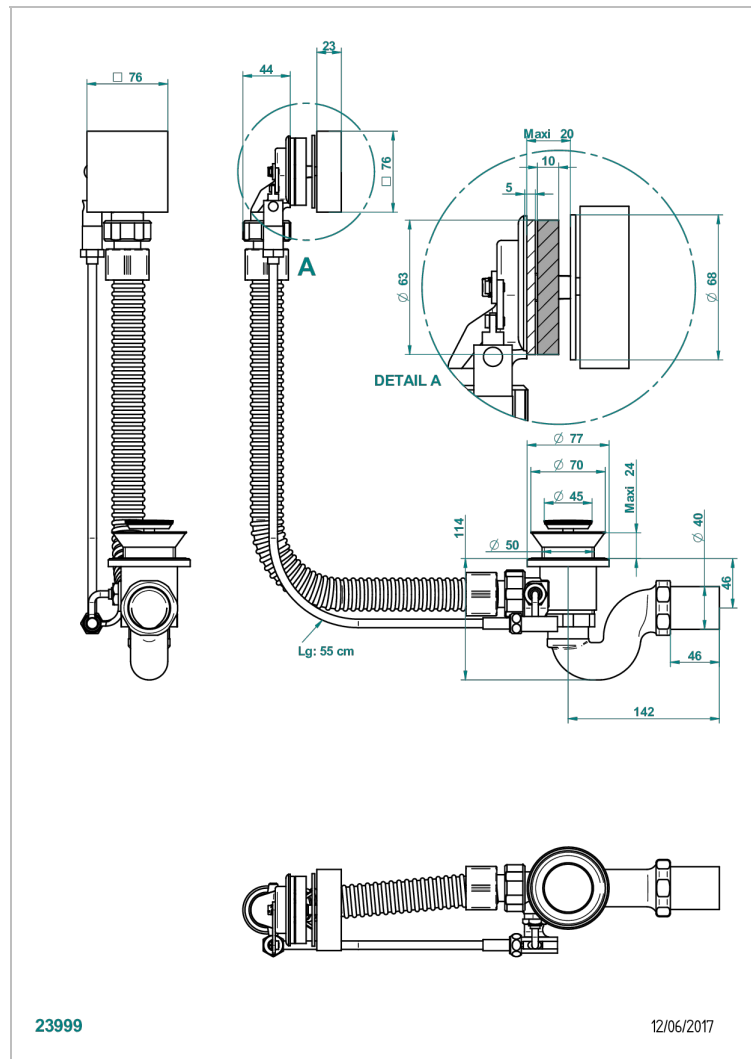

MASQUE DE FEMME ENGRAVED METAL

A2T-300

Complete bath pop-up waste -cable lg 55 cm

CHARACTERISTIC

- Masque de Femme Engraved Metal
- Complete bath pop-up waste -cable lg 55 cm

AVAILABLE FINITIONS

Blush PVD - H62
Brass color PVD - H49
Brown bronze color PVD - F33
Gold color PVD - H52
Graphite PVD - H64
Matt Umber PVD - H67