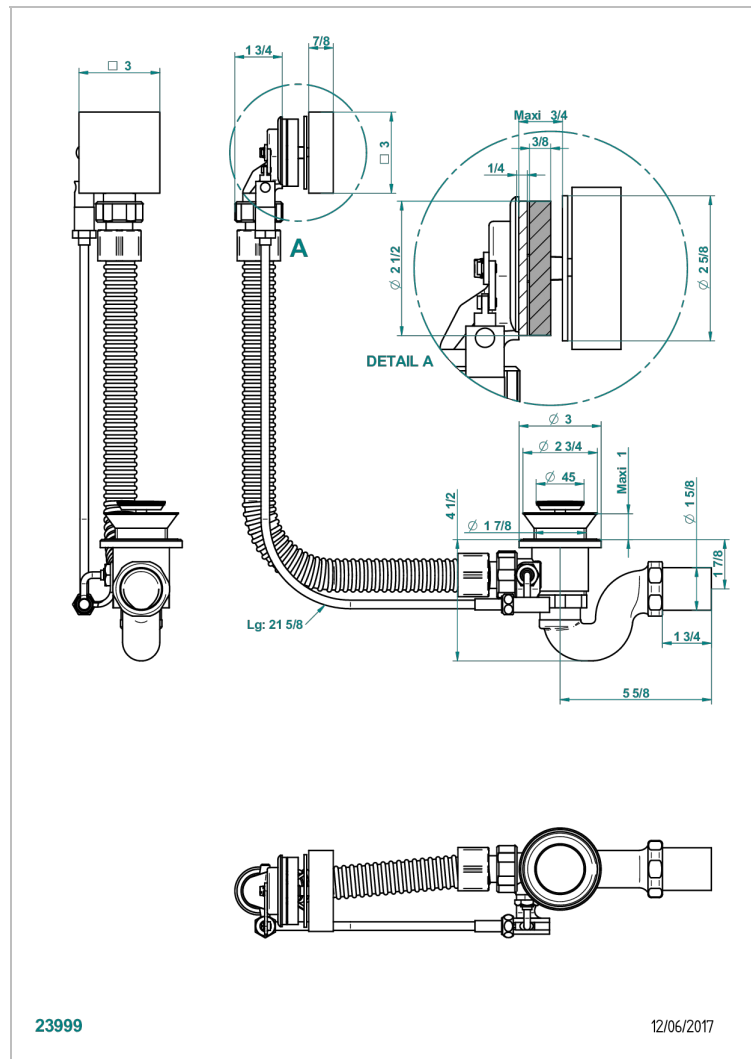

# MASQUE DE FEMME ENGRAVED METAL

A2T-300

Complete bath pop-up waste -cable lg 55 cm

## CHARACTERISTIC

- Masque de Femme Engraved Metal
- Complete bath pop-up waste -cable lg 55 cm

Nickel color PVD - H55  
Polished chrome (color finish) - A02  
Umber PVD - H66

23999

12/06/2017