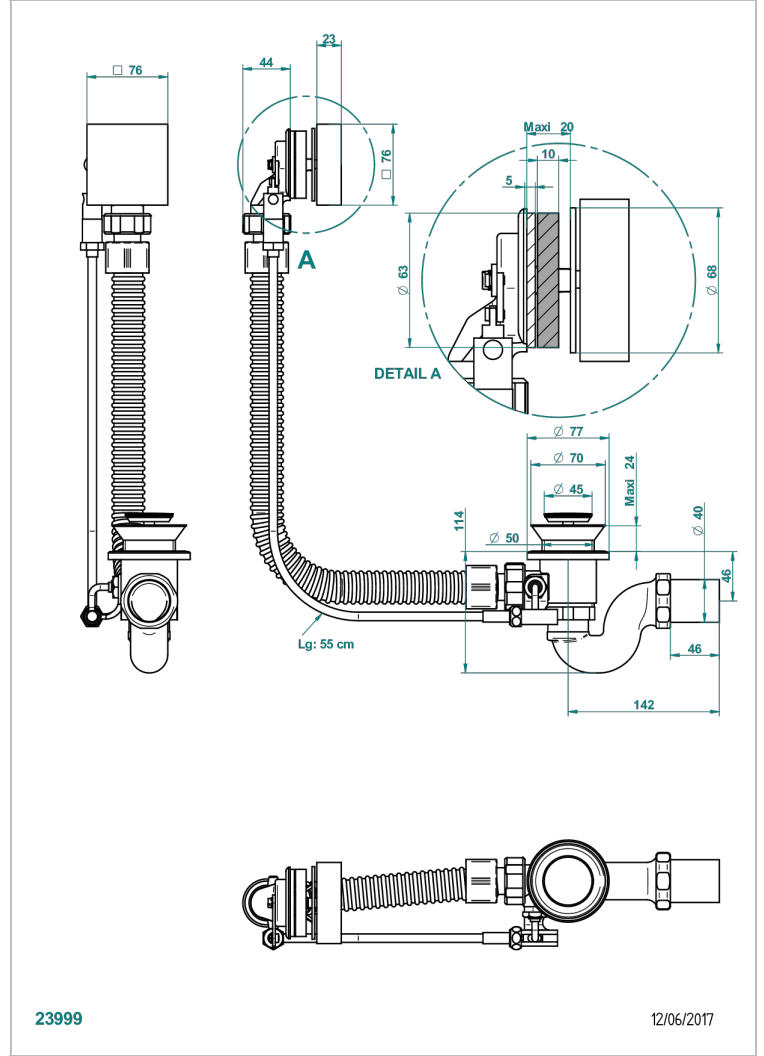

# MASQUE DE FEMME SOLAIRE

A2S-300

Complete bath pop-up waste -cable lg 55 cm

## CHARACTERISTIC

- Masque de Femme Solaire
- Complete bath pop-up waste -cable lg 55 cm