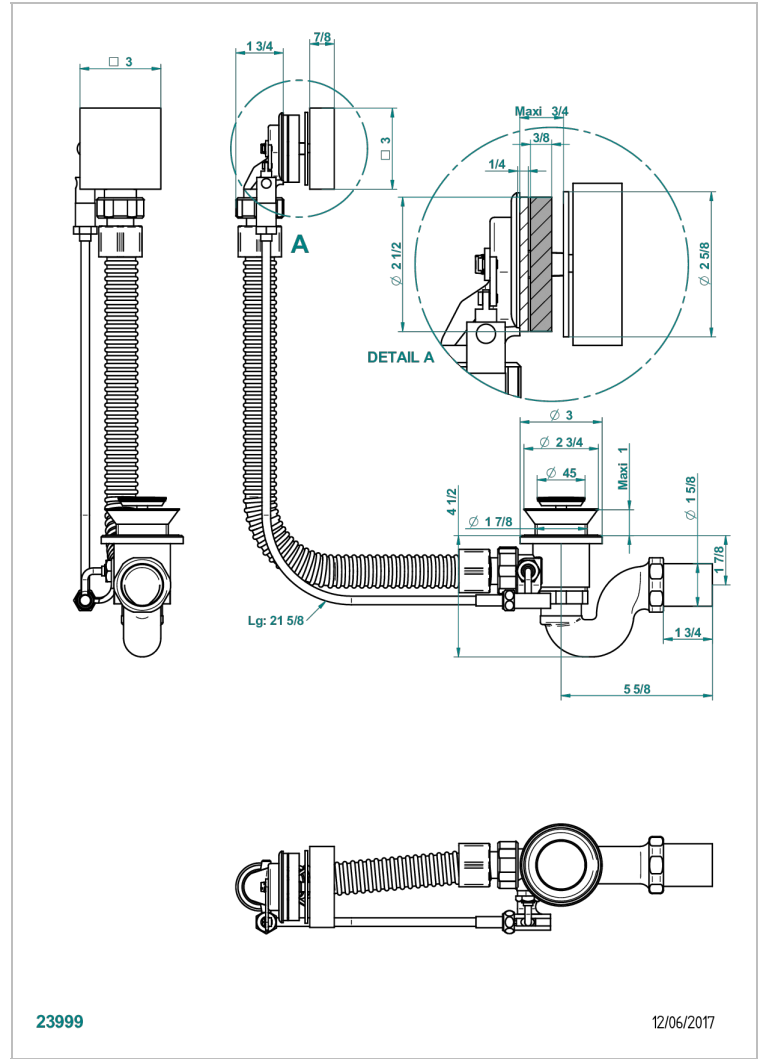

MASQUE DE FEMME SOLAIRE

A2S-300

Complete bath pop-up waste -cable lg 55 cm

THG[®]
PARIS

23999

12/06/2017

CHARACTERISTIC

- Masque de Femme Solaire
- Complete bath pop-up waste -cable lg 55 cm