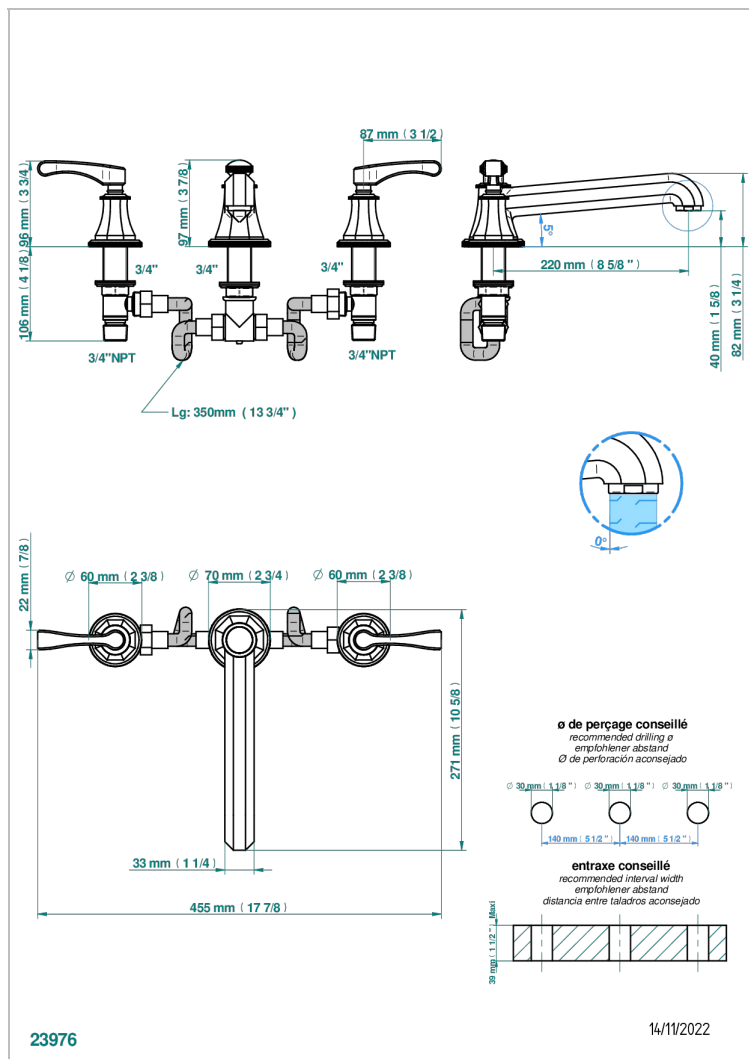

ART DECO WITH LEVER HANDLES

A55-25SGUS

Roman tub set with 3/4" valves

CHARACTERISTIC

- Art Déco with lever handles
- Roman tub set with 3/4" valves

TECHNICAL SPECS

- Recommandé : 3 bars (max. 5 bars) - Advised : 43,5 psi (max. 72 psi)
- Bec : 35 l/min à 3 bars
- Spout : 9.26 gpm at 43.5 psi