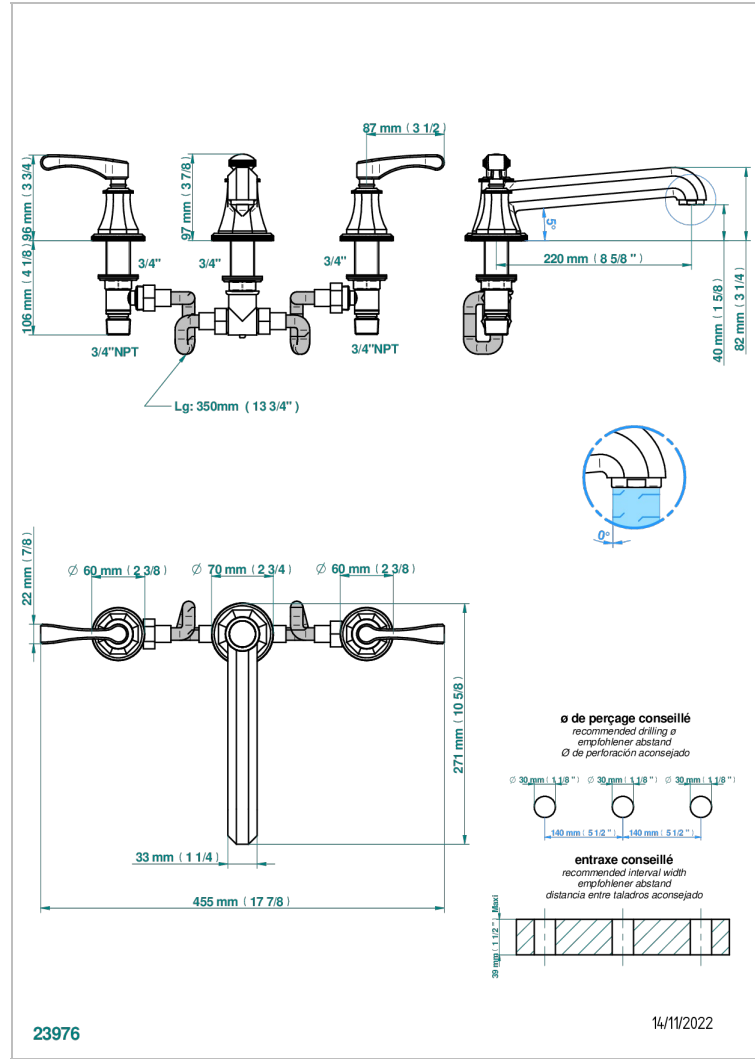

# ART DECO WITH LEVER

A55-25SG

Rim mounted 3-hole bath mixer, super goliath spout

THG<sup>®</sup>  
PARIS

## CHARACTERISTIC

- ACS : 18ACCLY403
- NF : NF EN 200 - IID/A - Chrome

## TECHNICAL SPECS

- Recommandé : 3 bars (max. 5 bars) - Advised : 43,5 psi (max. 72 psi)
- Bec : 35 l/min à 3 bars
- Spout : 9.26 gpm at 43.5 psi