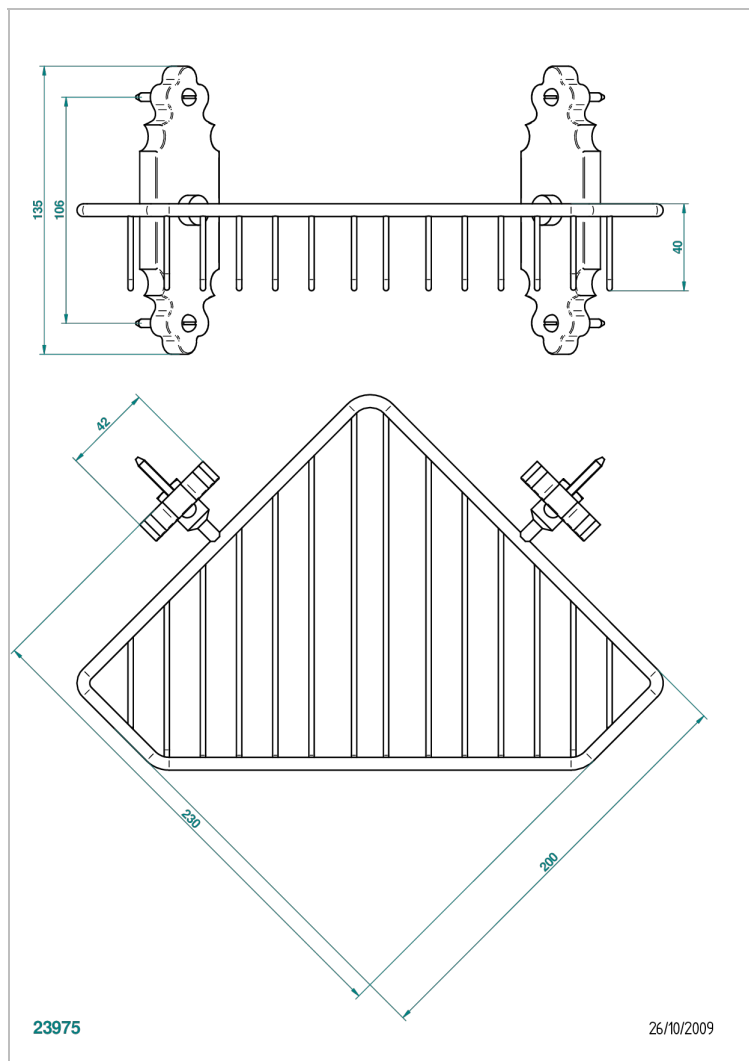

# 1900 WITH SMOOTH METAL LEVER HANDLES

G3M-3623

Large corner soap basket, wall mounted

## CHARACTERISTIC

- 1900 with smooth metal lever handles
- Large corner soap basket, wall mounted