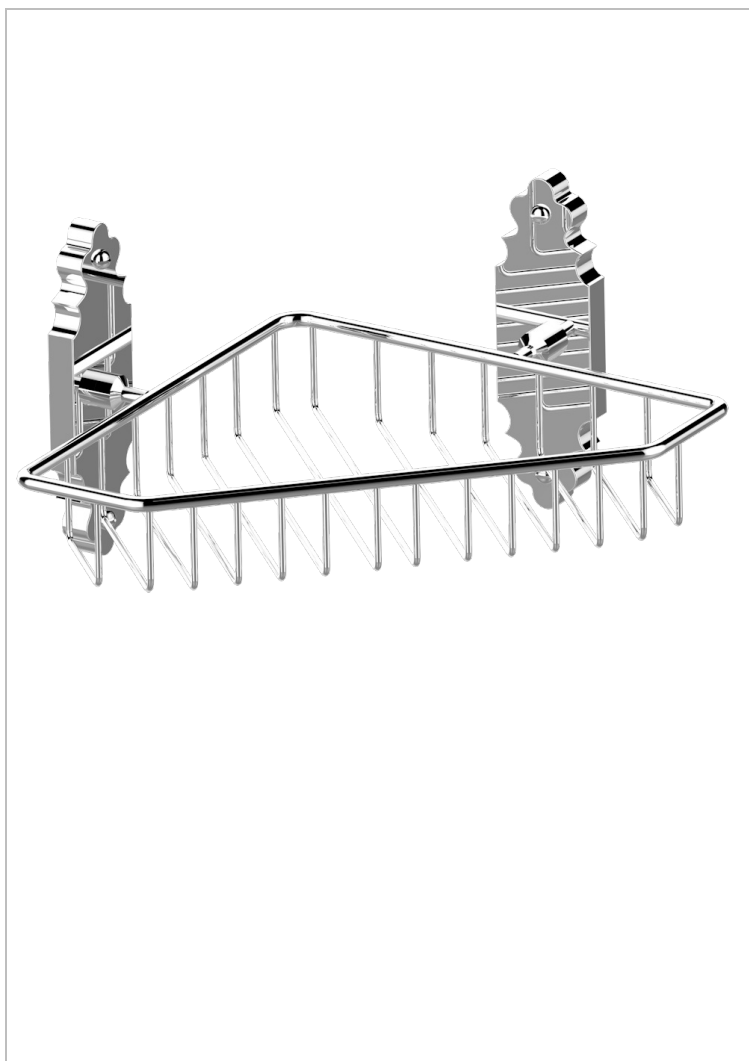

# 1900 WITH SMOOTH METAL LEVER HANDLES

G3M-3623

Large corner soap basket, wall mounted

## CHARACTERISTIC

- 1900 with smooth metal lever handles
- Large corner soap basket, wall mounted