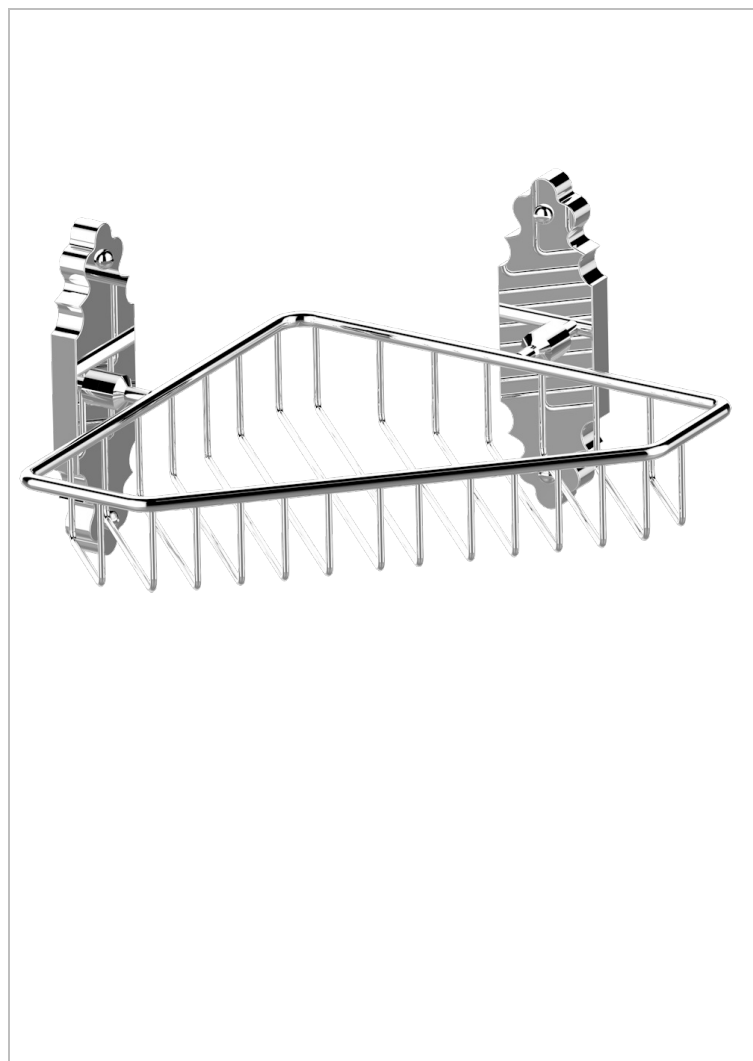

1900 WITH SMOOTH METAL LEVER HANDLES

G3M-3623

Large corner soap basket, wall mounted

CHARACTERISTIC

- 1900 with smooth metal lever handles
- Large corner soap basket, wall mounted

AVAILABLE FINITIONS

Black ceram - D30