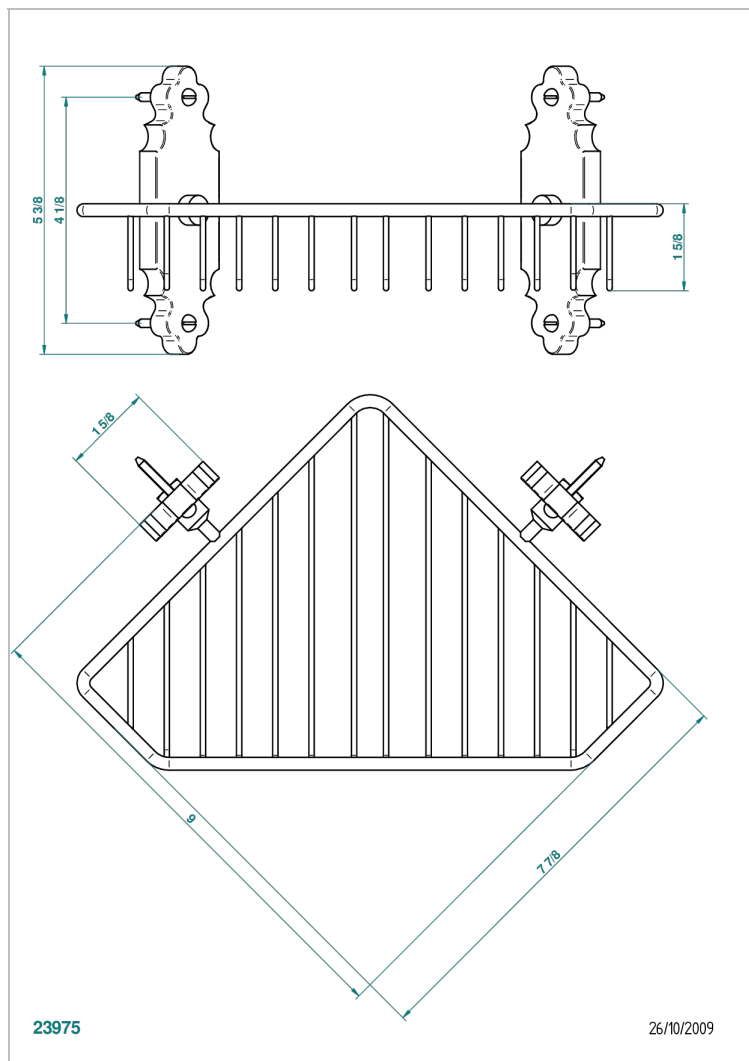

1900 WITH SMOOTH METAL LEVER HANDLES

G3M-3623

Large corner soap basket, wall mounted

CHARACTERISTIC

- 1900 with smooth metal lever handles
- Large corner soap basket, wall mounted

AVAILABLE FINITIONS

Black ceram - D30