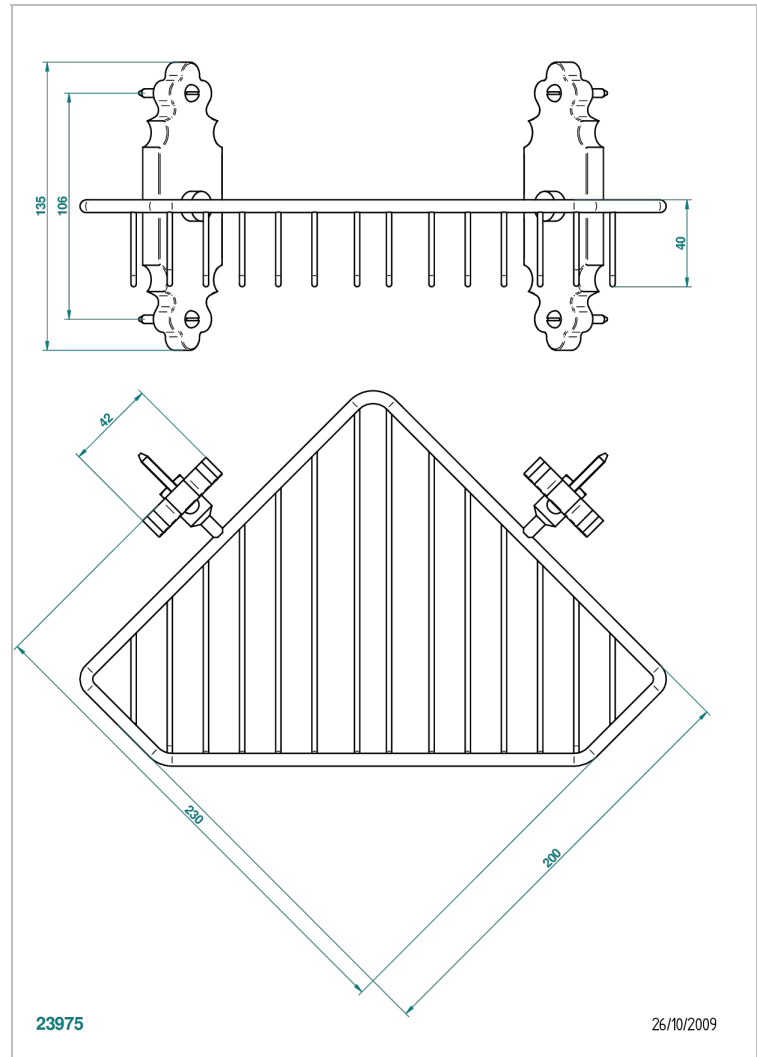

1900 WITH LEVER HANDLES

G28-3623

Large corner soap basket, wall mounted

CHARACTERISTIC

- 1900 with lever handles
- Large corner soap basket, wall mounted

AVAILABLE FINITIONS

Black ceram - D30
Blush PVD - H62
Brass color PVD - H49
Brown bronze color PVD - F33
Chrome polished - A02
Chrome polished / gold polished - G02