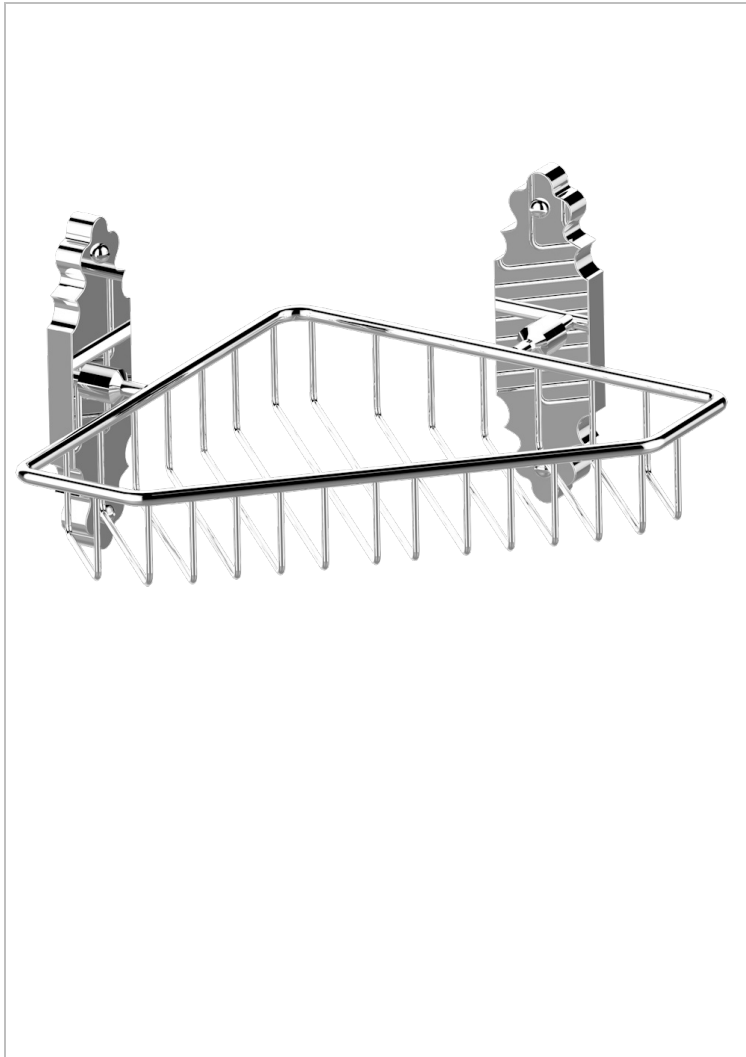

1900 WITH LEVER HANDLES

G28-3623

Large corner soap basket, wall mounted

CHARACTERISTIC

- 1900 with lever handles
- Large corner soap basket, wall mounted

AVAILABLE FINITIONS

Black ceram - D30
Blush PVD - H62
Brass color PVD - H49
Brown bronze color PVD - F33
Chrome polished - A02
Chrome polished / gold polished - G02