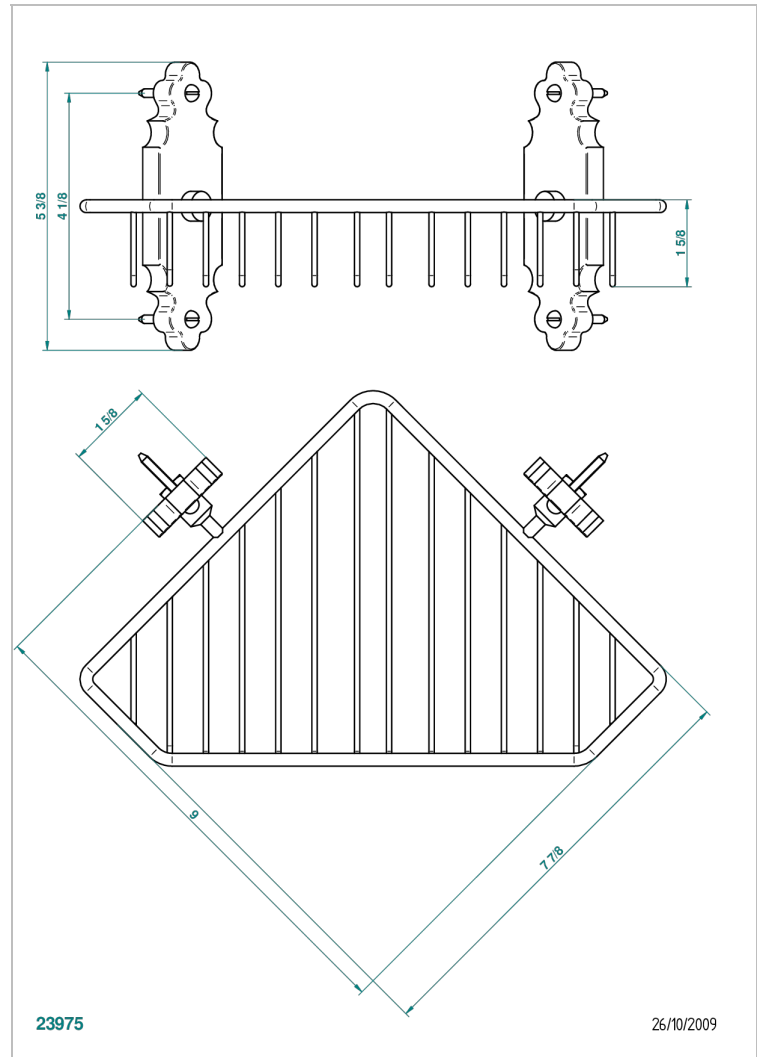

1900 WITH LEVER HANDLES

G28-3623

Large corner soap basket, wall mounted

CHARACTERISTIC

- 1900 with lever handles
- Large corner soap basket, wall mounted

AVAILABLE FINITIONS

Black ceram - D30
Blush PVD - H62
Brass color PVD - H49
Brown bronze color PVD - F33
Chrome polished - A02
Chrome polished / gold polished - G02