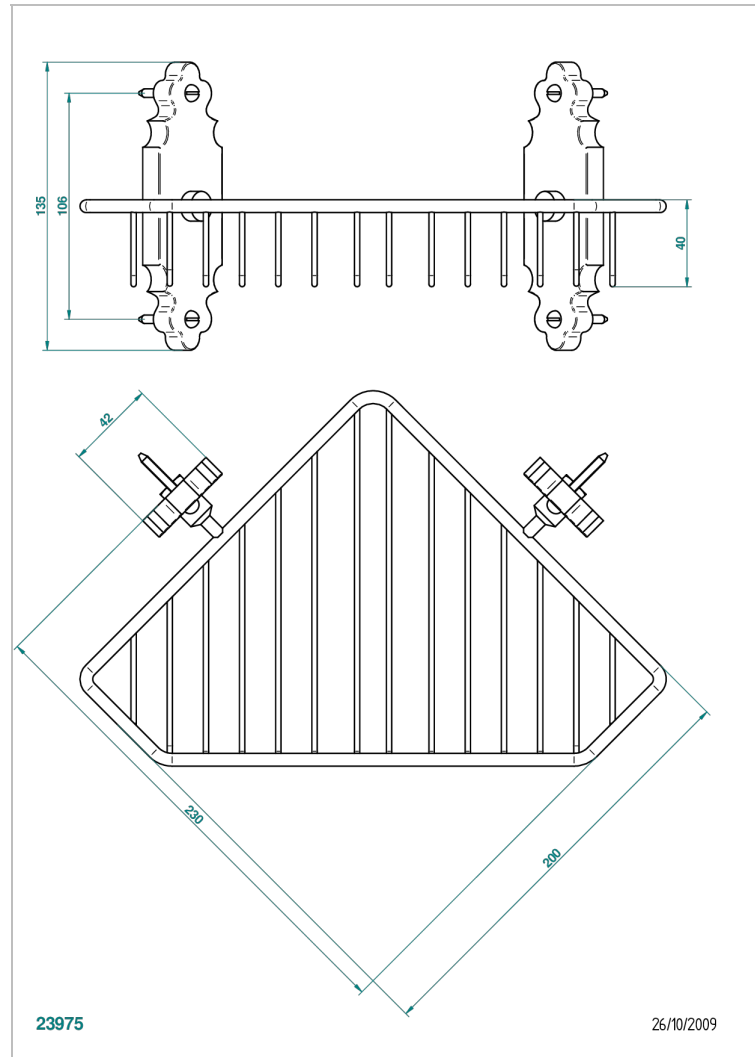

1900 WITH LEVER

G28-3623

Corner soap dish with flanges, 200 x 200 mm

CHARACTERISTIC

- 1900 with lever
- Corner soap dish with flanges, 200 x 200 mm

AVAILABLE FINITIONS

Antique nickel - H28
Black ceram - D30
Blush PVD - H62
Brass color PVD - H49
Brown bronze color PVD - F33
Gold color PVD - H52