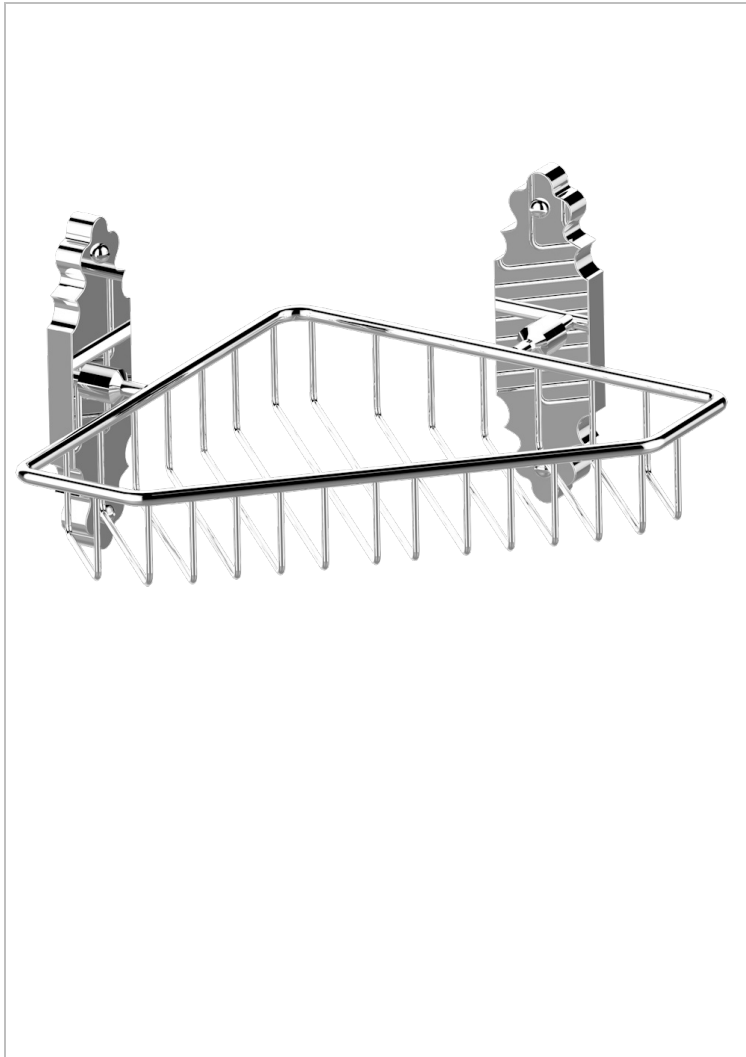

1900 WITH LEVER

G28-3623

Corner soap dish with flanges, 200 x 200 mm

CHARACTERISTIC

- 1900 with lever
- Corner soap dish with flanges, 200 x 200 mm

AVAILABLE FINITIONS

Antique nickel - H28
Black ceram - D30
Blush PVD - H62
Brass color PVD - H49
Brown bronze color PVD - F33
Gold color PVD - H52