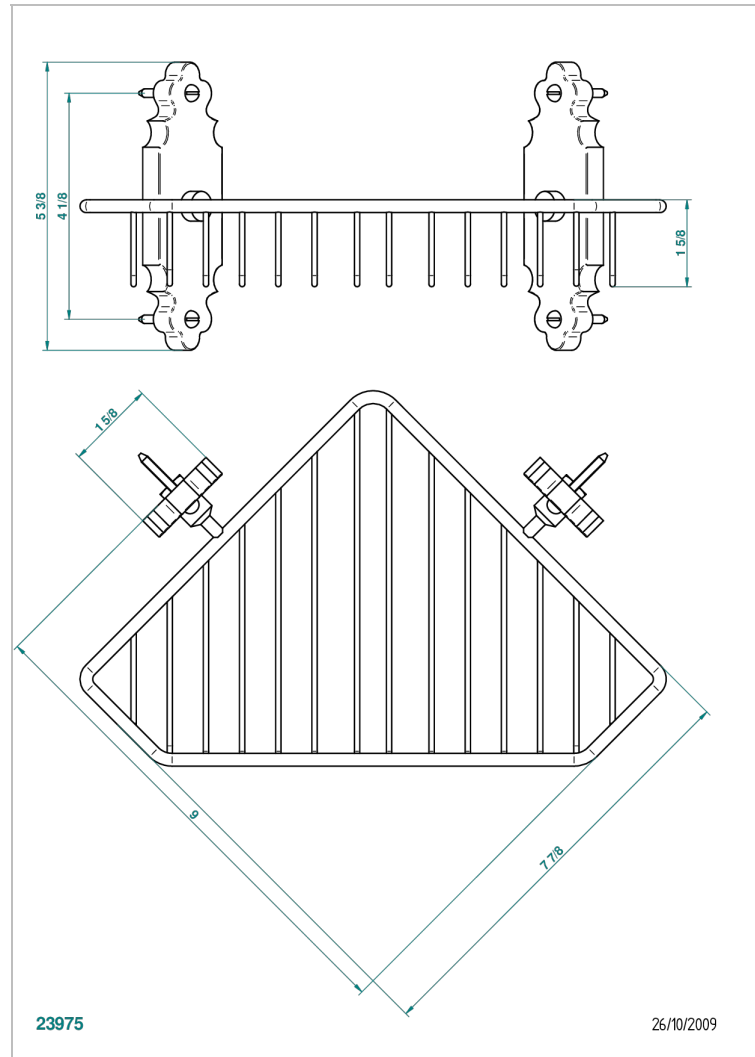

1900 WITH LEVER

G28-3623

Corner soap dish with flanges, 200 x 200 mm

CHARACTERISTIC

- 1900 with lever
- Corner soap dish with flanges, 200 x 200 mm

AVAILABLE FINITIONS

Antique nickel - H28
Black ceram - D30
Blush PVD - H62
Brass color PVD - H49
Brown bronze color PVD - F33
Gold color PVD - H52