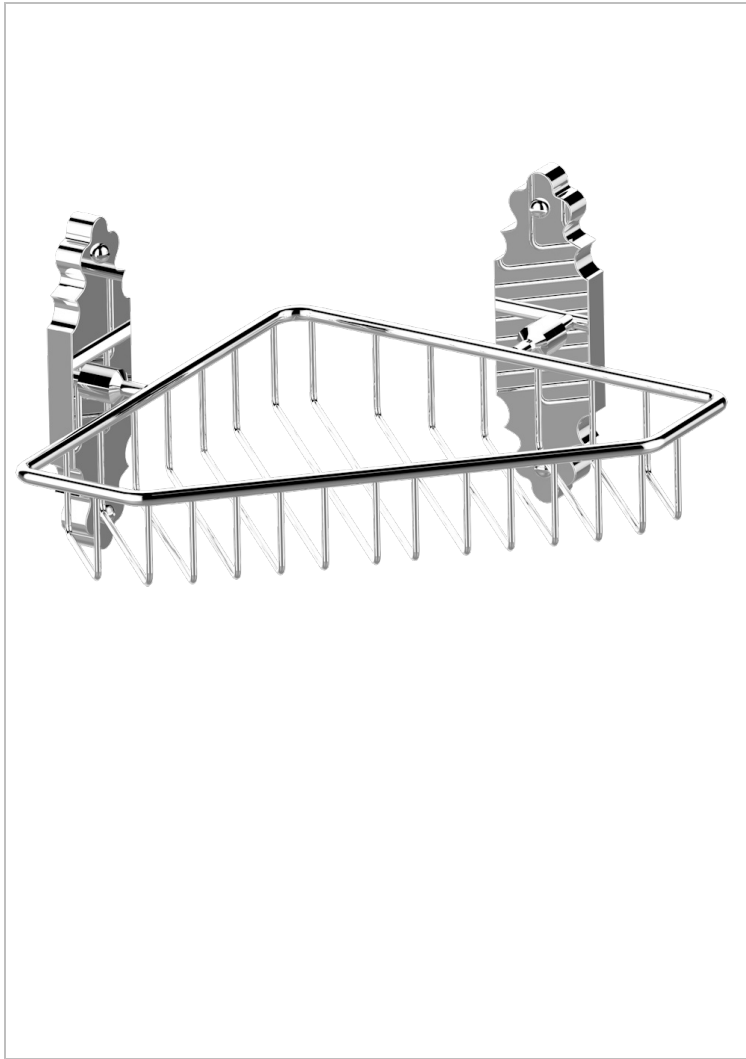

1900

G25-3623

Large corner soap basket, wall mounted

CHARACTERISTIC

- 1900
- Large corner soap basket, wall mounted

AVAILABLE FINITIONS

Black ceram - D30
Blush PVD - H62
Brass color PVD - H49
Brown bronze color PVD - F33
Chrome polished - A02
Chrome polished / gold polished - G02