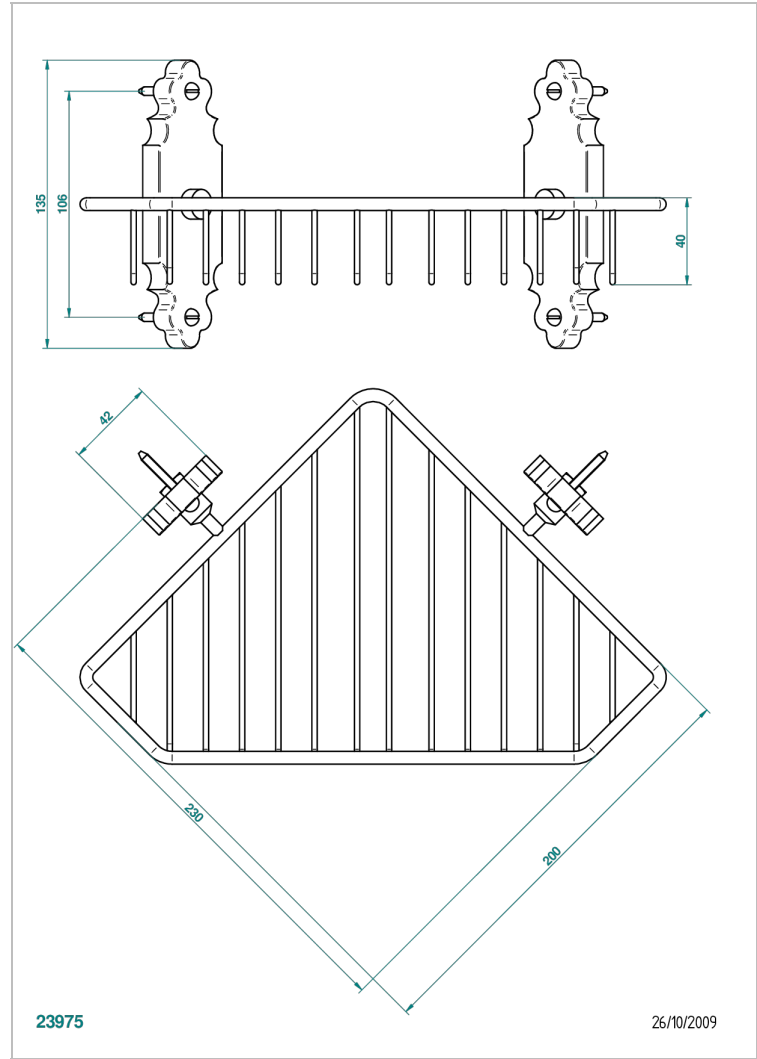

1900

G25-3623

Large corner soap basket, wall mounted

CHARACTERISTIC

- 1900
- Large corner soap basket, wall mounted

AVAILABLE FINITIONS

Black ceram - D30
Blush PVD - H62
Brass color PVD - H49
Brown bronze color PVD - F33
Chrome polished - A02
Chrome polished / gold polished - G02