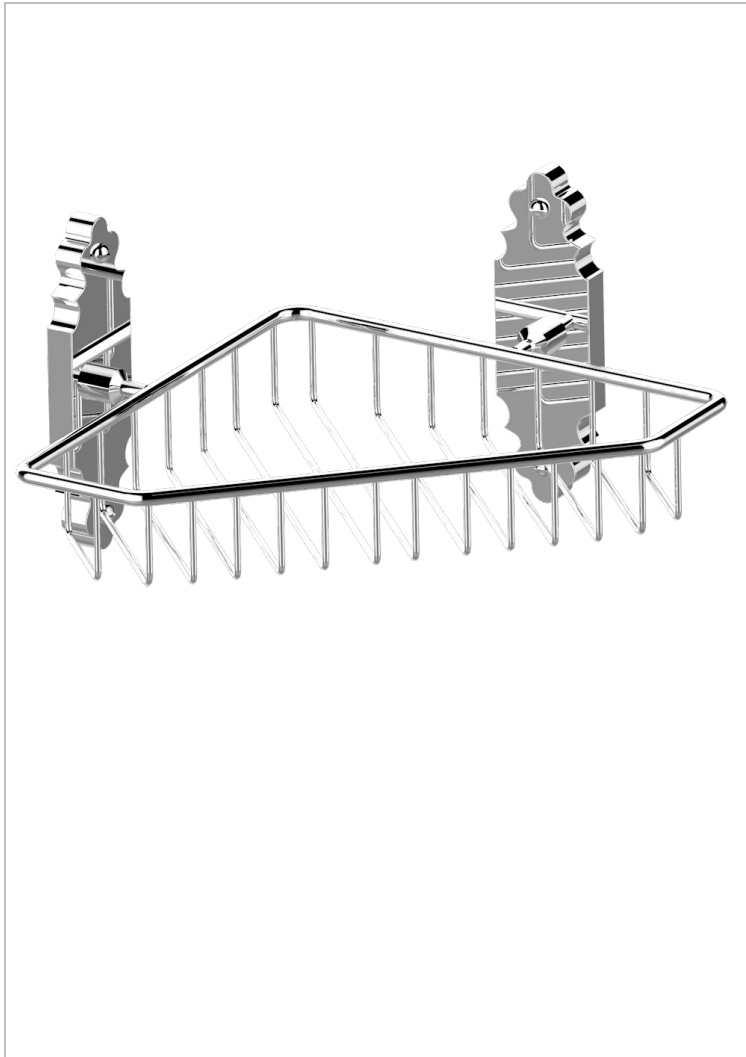

1900

G25-3623

Large corner soap basket, wall mounted

CHARACTERISTIC

- 1900
- Large corner soap basket, wall mounted

AVAILABLE FINITIONS

Black ceram - D30
Blush PVD - H62
Brass color PVD - H49
Brown bronze color PVD - F33
Chrome polished - A02
Chrome polished / gold polished - G02