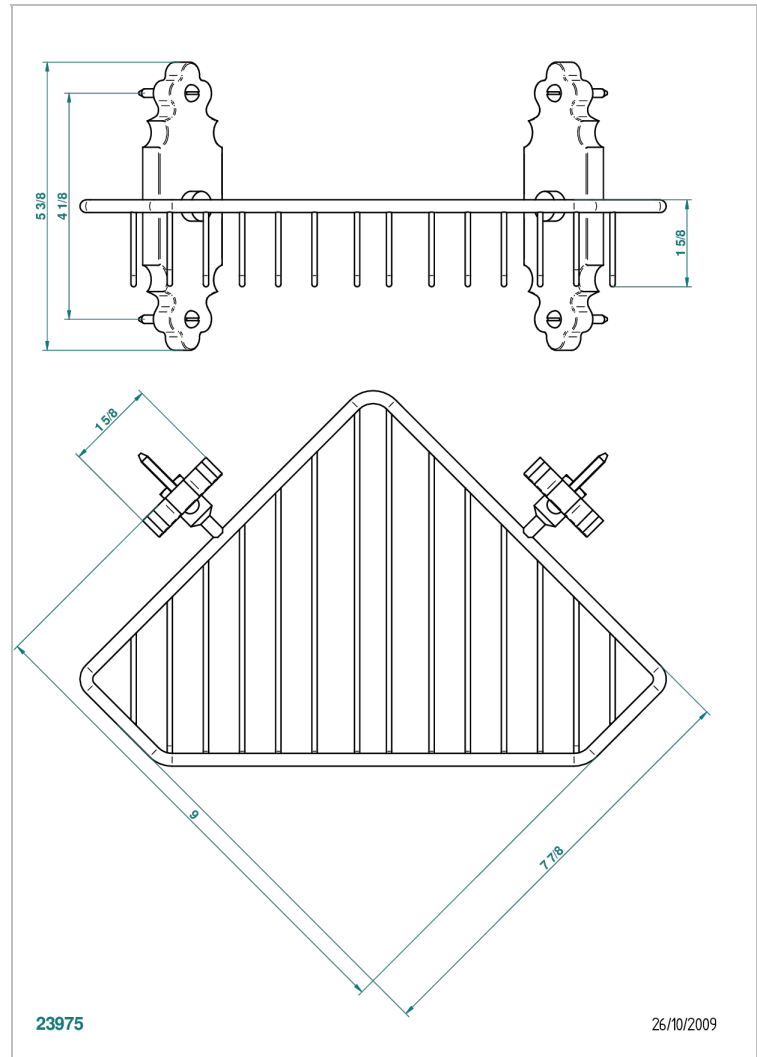

1900

G25-3623

Large corner soap basket, wall mounted

CHARACTERISTIC

- 1900
- Large corner soap basket, wall mounted

AVAILABLE FINITIONS

Black ceram - D30
Blush PVD - H62
Brass color PVD - H49
Brown bronze color PVD - F33
Chrome polished - A02
Chrome polished / gold polished - G02