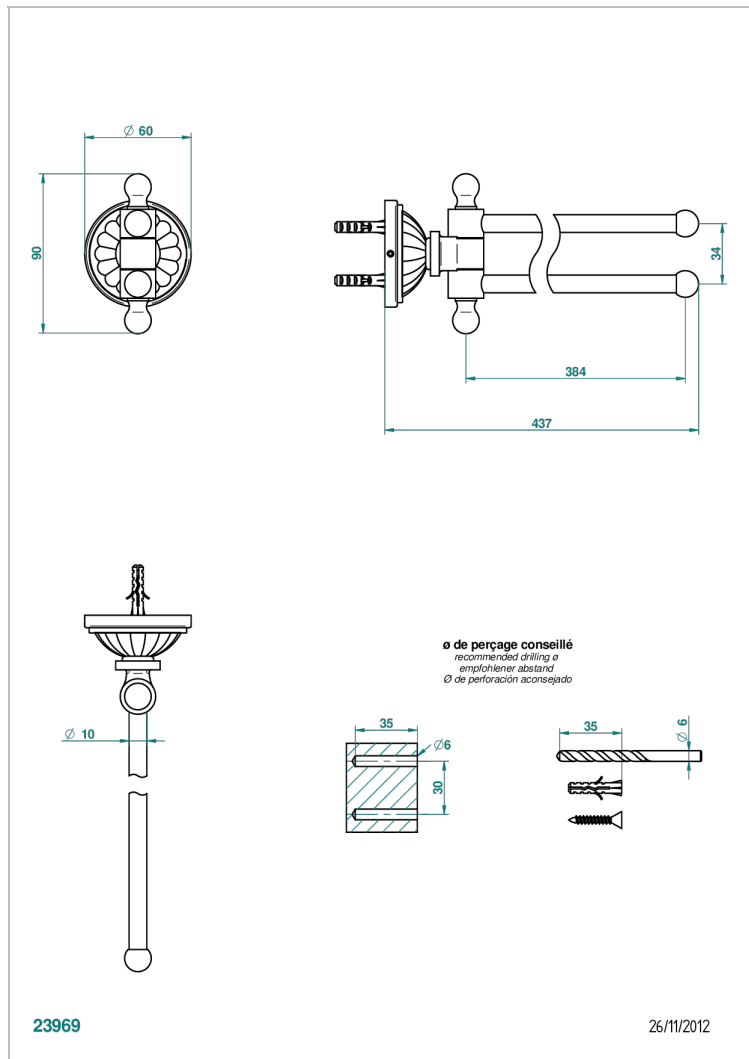

MANDARINE CLEAR CRYSTAL

U1D-522

Towel bar 15 3/4" long, double swivel

CHARACTERISTIC

- Mandarine Clear crystal
- Towel bar 15 3/4" long, double swivel

AVAILABLE FINITIONS

Black ceram - D30
Blush PVD - H62
Brass color PVD - H49
Brown bronze color PVD - F33
Chrome polished - A02
Chrome polished / gold polished - G02

Copper antique matt, coated - H07
Gold color PVD - H52
Gold mat - F07
Gold polished - F01
Graphite PVD - H64
Light coated bronze - D01

Matt Umber PVD - H67
Matt blush PVD - H60
Matt brass color PVD - H50
Matt brown bronze color PVD - F34
Matt chrome (American satin) - C02
Matt gold color PVD - H53

Matt graphite PVD - H65
Matt nickel (American satin) - C01
Matt nickel color PVD - H56
Nickel antique / Sovereign - H28
Nickel color PVD - H55
Nickel polished - B01

Soft gold - F30
Soft matt gold - F31
Umber PVD - H66