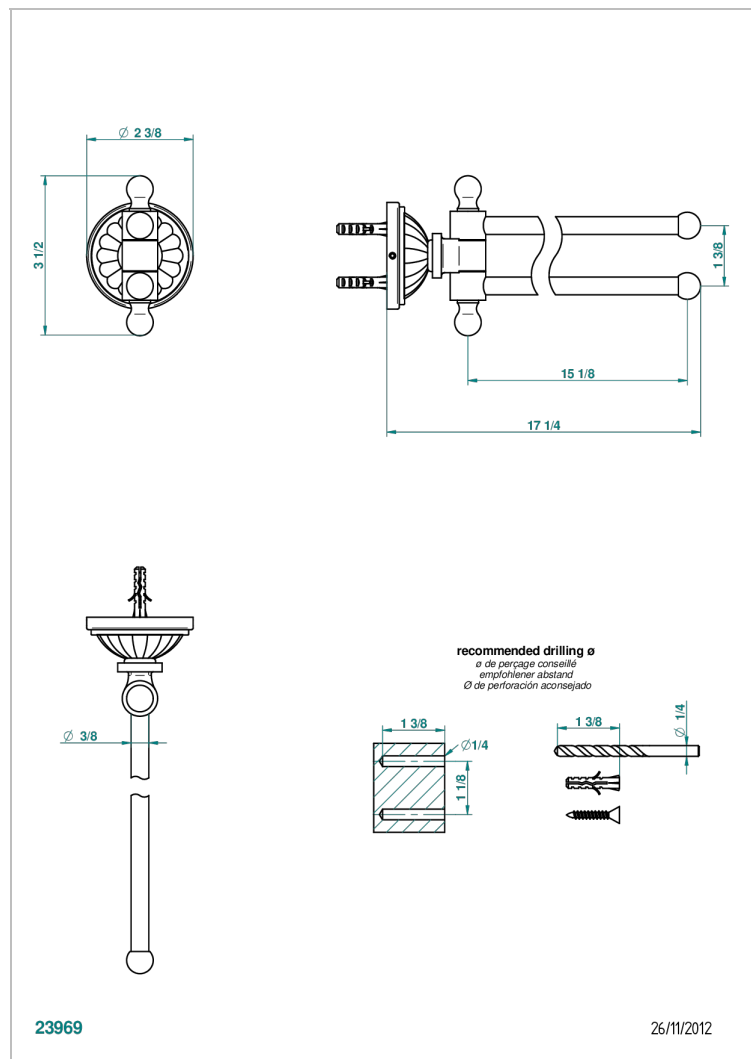

MANDARINE CLEAR CRYSTAL

U1D-522

Towel bar 15 3/4" long, double swivel

CHARACTERISTIC

- Mandarine Clear crystal
- Towel bar 15 3/4" long, double swivel

AVAILABLE FINITIONS

Black ceram - D30
 Blush PVD - H62
 Brass color PVD - H49
 Brown bronze color PVD - F33
 Chrome polished - A02
 Chrome polished / gold polished - G02

Copper antique matt, coated - H07
 Gold color PVD - H52
 Gold mat - F07
 Gold polished - F01
 Graphite PVD - H64
 Light coated bronze - D01

Matt Umber PVD - H67
 Matt blush PVD - H60
 Matt brass color PVD - H50
 Matt brown bronze color PVD - F34
 Matt chrome (American satin) - C02
 Matt gold color PVD - H53

Matt graphite PVD - H65
 Matt nickel (American satin) - C01
 Matt nickel color PVD - H56
 Nickel antique / Sovereign - H28
 Nickel color PVD - H55
 Nickel polished - B01

Soft gold - F30
 Soft matt gold - F31
 Umber PVD - H66