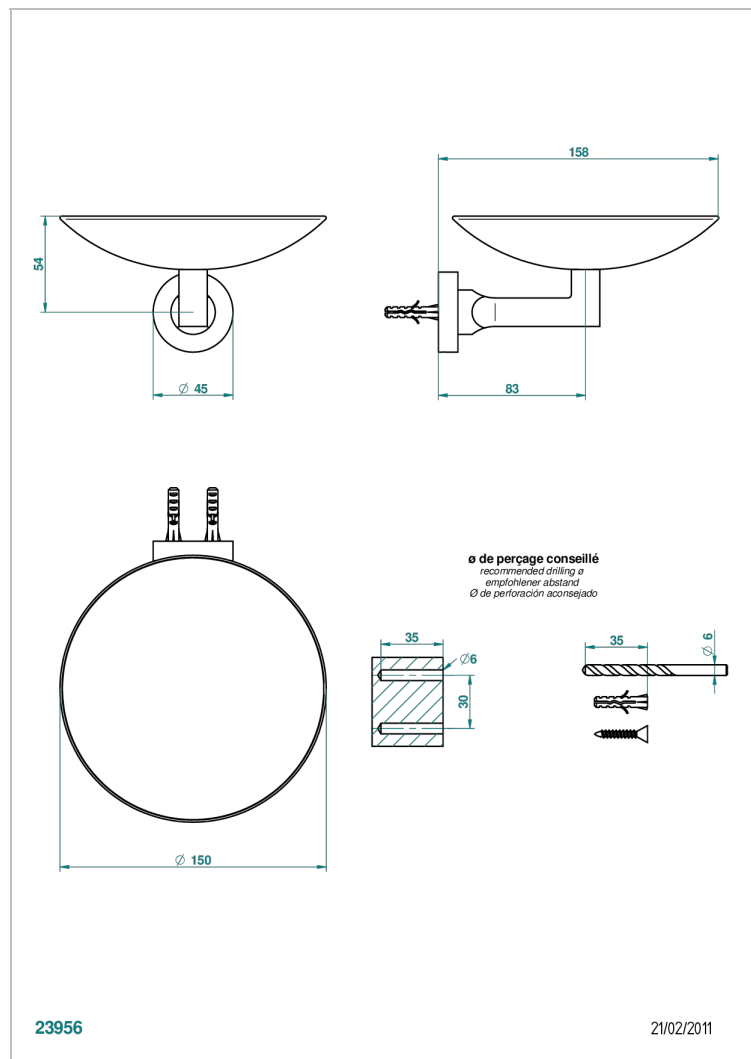

BELUGA WITH LEVER HANDLES

G1U-546GM

Soap dish, wall mounted, 6" diameter

THG[®]
PARIS

CHARACTERISTIC

- Beluga with lever handles
- Soap dish, wall mounted, 6" diameter

AVAILABLE FINITIONS

Black ceram - D30