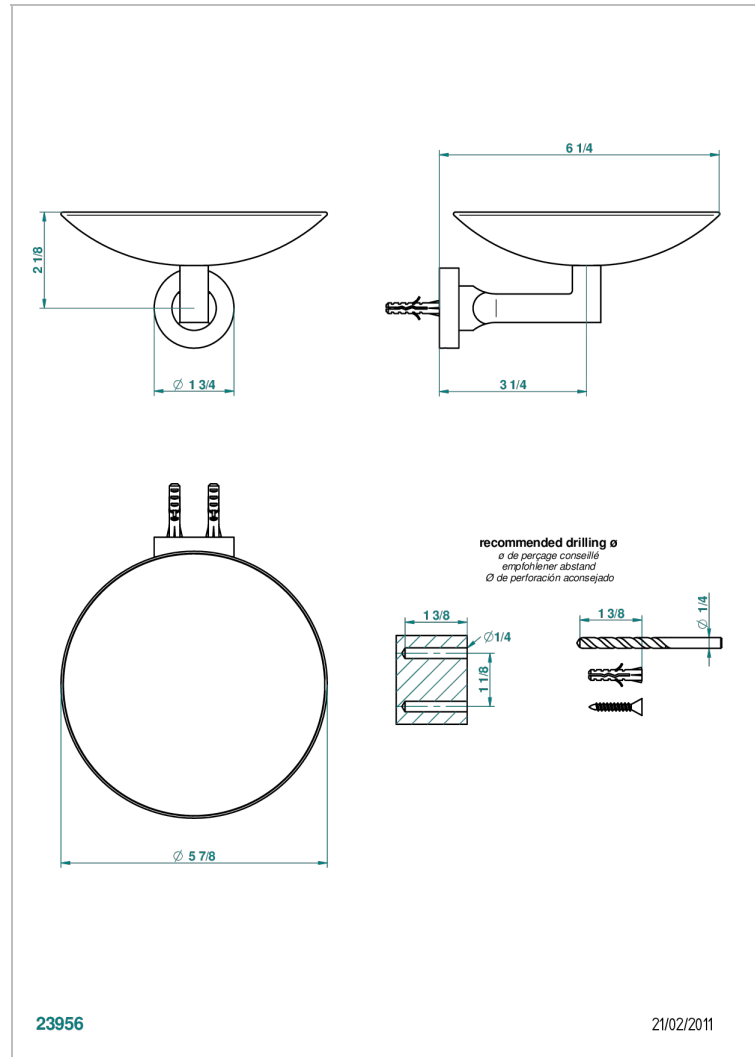

BELUGA WITH LEVER HANDLES

G1U-546GM

Soap dish, wall mounted, 6" diameter

THG[®]
PARIS

CHARACTERISTIC

- Beluga with lever handles
- Soap dish, wall mounted, 6" diameter

AVAILABLE FINITIONS

Black ceram - D30
Blush PVD - H62
Brass color PVD - H49
Brown bronze color PVD - F33
Chrome polished - A02
Chrome polished / gold polished - G02