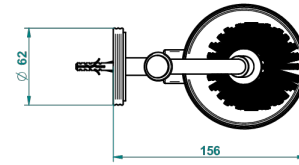

DIPLOMATE GROOVED RINGS

U4B-4720

Wall mounted toilet brush holder

THG®
PARIS

23951

14/01/2016

CHARACTERISTIC

- Diplomate Grooved rings
- Wall mounted toilet brush holder

AVAILABLE FINITIONS

Black ceram - D30
Blush PVD - H62
Brass color PVD - H49
Brown bronze color PVD - F33
Chrome polished - A02
Chrome polished / gold polished - G02

Copper antique matt, coated - H07
Gold color PVD - H52
Gold mat - F07
Gold polished - F01
Graphite PVD - H64
Light coated bronze - D01

Matt Umber PVD - H67
Matt blush PVD - H60
Matt brass color PVD - H50
Matt brown bronze color PVD - F34
Matt chrome (American satin) - C02
Matt gold color PVD - H53

Matt graphite PVD - H65
Matt nickel (American satin) - C01
Matt nickel color PVD - H56
Nickel antique / Sovereign - H28
Nickel color PVD - H55
Nickel polished - B01

Soft gold - F30
Soft matt gold - F31
Umber PVD - H66