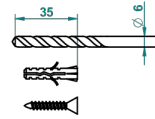

DIPLOMATE GROOVED RINGS

U4B-4720

Wall mounted toilet brush holder

THG®
PARIS

23951

14/01/2016

CHARACTERISTIC

- Diplomate Grooved rings
- Wall mounted toilet brush holder

AVAILABLE FINITIONS

Black ceram - D30
Blush PVD - H62
Brass color PVD - H49
Brown bronze color PVD - F33
Chrome polished - A02
Chrome polished / gold polished - G02

Copper antique matt, coated - H07
Gold color PVD - H52
Gold mat - F07
Gold polished - F01
Graphite PVD - H64
Light coated bronze - D01

Matt Umber PVD - H67
Matt blush PVD - H60
Matt brass color PVD - H50
Matt brown bronze color PVD - F34
Matt chrome (American satin) - C02
Matt gold color PVD - H53

Matt graphite PVD - H65
Matt nickel (American satin) - C01
Matt nickel color PVD - H56
Nickel antique / Sovereign - H28
Nickel color PVD - H55
Nickel polished - B01

Soft gold - F30
Soft matt gold - F31
Umber PVD - H66