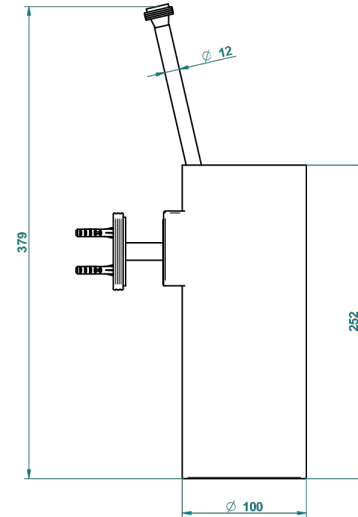

DIPLOMATE GROOVED RINGS

U4B-4720

Wall mounted toilet brush holder

THG®
PARIS

23951

14/01/2016

CHARACTERISTIC

- Diplomate Grooved rings
- Wall mounted toilet brush holder

AVAILABLE FINITIONS

Black ceram - D30
Blush PVD - H62
Brass color PVD - H49
Brown bronze color PVD - F33
Chrome polished - A02
Chrome polished / gold polished - G02

Copper antique matt, coated - H07
Gold color PVD - H52
Gold mat - F07
Gold polished - F01
Graphite PVD - H64
Light coated bronze - D01

Matt Umber PVD - H67
Matt blush PVD - H60
Matt brass color PVD - H50
Matt brown bronze color PVD - F34
Matt chrome (American satin) - C02
Matt gold color PVD - H53

Matt graphite PVD - H65
Matt nickel (American satin) - C01
Matt nickel color PVD - H56
Nickel antique / Sovereign - H28
Nickel color PVD - H55
Nickel polished - B01

Soft gold - F30
Soft matt gold - F31
Umber PVD - H66