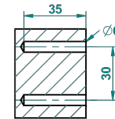

DIPLOMATE GROOVED RINGS

U4B-4720

Wall mounted toilet brush holder

THG®
PARIS

23951

14/01/2016

CHARACTERISTIC

- Diplomate Grooved rings
- Wall mounted toilet brush holder

AVAILABLE FINITIONS

Black ceram - D30
Blush PVD - H62
Brass color PVD - H49
Brown bronze color PVD - F33
Chrome polished - A02
Chrome polished / gold polished - G02

Copper antique matt, coated - H07
Gold color PVD - H52
Gold mat - F07
Gold polished - F01
Graphite PVD - H64
Light coated bronze - D01

Matt Umber PVD - H67
Matt blush PVD - H60
Matt brass color PVD - H50
Matt brown bronze color PVD - F34
Matt chrome (American satin) - C02
Matt gold color PVD - H53

Matt graphite PVD - H65
Matt nickel (American satin) - C01
Matt nickel color PVD - H56
Nickel antique / Sovereign - H28
Nickel color PVD - H55
Nickel polished - B01

Soft gold - F30
Soft matt gold - F31
Umber PVD - H66