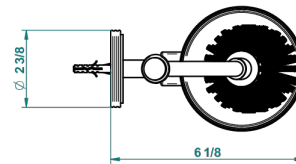

DIPLOMATE GROOVED RINGS

U4B-4720

Wall mounted toilet brush holder

THG®
PARIS

23951

14/01/2016

CHARACTERISTIC

- Diplomate Grooved rings
- Wall mounted toilet brush holder

AVAILABLE FINITIONS

Black ceram - D30
Blush PVD - H62
Brass color PVD - H49
Brown bronze color PVD - F33
Chrome polished - A02
Chrome polished / gold polished - G02

Copper antique matt, coated - H07
Gold color PVD - H52
Gold mat - F07
Gold polished - F01
Graphite PVD - H64
Light coated bronze - D01

Matt Umber PVD - H67
Matt blush PVD - H60
Matt brass color PVD - H50
Matt brown bronze color PVD - F34
Matt chrome (American satin) - C02
Matt gold color PVD - H53

Matt graphite PVD - H65
Matt nickel (American satin) - C01
Matt nickel color PVD - H56
Nickel antique / Sovereign - H28
Nickel color PVD - H55
Nickel polished - B01

Soft gold - F30
Soft matt gold - F31
Umber PVD - H66