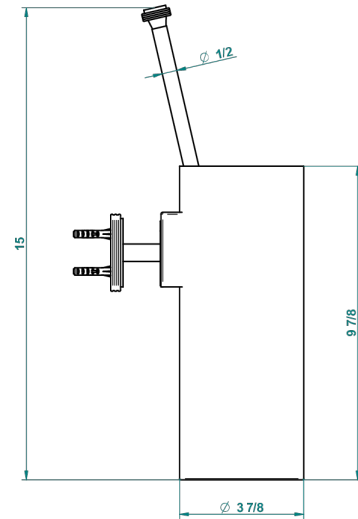

DIPLOMATE GROOVED RINGS

U4B-4720

Wall mounted toilet brush holder

THG®
PARIS

23951

14/01/2016

CHARACTERISTIC

- Diplomate Grooved rings
- Wall mounted toilet brush holder

AVAILABLE FINITIONS

Black ceram - D30
Blush PVD - H62
Brass color PVD - H49
Brown bronze color PVD - F33
Chrome polished - A02
Chrome polished / gold polished - G02

Copper antique matt, coated - H07
Gold color PVD - H52
Gold mat - F07
Gold polished - F01
Graphite PVD - H64
Light coated bronze - D01

Matt Umber PVD - H67
Matt blush PVD - H60
Matt brass color PVD - H50
Matt brown bronze color PVD - F34
Matt chrome (American satin) - C02
Matt gold color PVD - H53

Matt graphite PVD - H65
Matt nickel (American satin) - C01
Matt nickel color PVD - H56
Nickel antique / Sovereign - H28
Nickel color PVD - H55
Nickel polished - B01

Soft gold - F30
Soft matt gold - F31
Umber PVD - H66