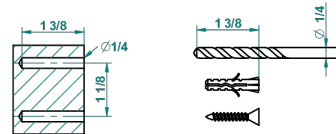

DIPLOMATE GROOVED RINGS

U4B-4720

Wall mounted toilet brush holder

THG®
PARIS

23951

14/01/2016

CHARACTERISTIC

- Diplomate Grooved rings
- Wall mounted toilet brush holder

AVAILABLE FINITIONS

Black ceram - D30
Blush PVD - H62
Brass color PVD - H49
Brown bronze color PVD - F33
Chrome polished - A02
Chrome polished / gold polished - G02

Copper antique matt, coated - H07
Gold color PVD - H52
Gold mat - F07
Gold polished - F01
Graphite PVD - H64
Light coated bronze - D01

Matt Umber PVD - H67
Matt blush PVD - H60
Matt brass color PVD - H50
Matt brown bronze color PVD - F34
Matt chrome (American satin) - C02
Matt gold color PVD - H53

Matt graphite PVD - H65
Matt nickel (American satin) - C01
Matt nickel color PVD - H56
Nickel antique / Sovereign - H28
Nickel color PVD - H55
Nickel polished - B01

Soft gold - F30
Soft matt gold - F31
Umber PVD - H66