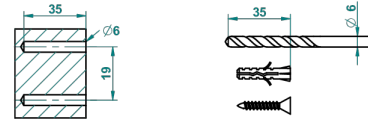

23945

21/12/2015

CHARACTERISTIC

- Ange
- Wall mounted WC brush and holder, all metal

AVAILABLE FINITIONS

Antique nickel - H28
Black ceram - D30
Blush PVD - H62
Brass color PVD - H49
Brown bronze color PVD - F33
Gold color PVD - H52

Graphite PVD - H64
Lacquered light bronze - D01
Matt Umber PVD - H67
Matt blush PVD - H60
Matt brass color PVD - H50
Matt brown bronze color PVD - F34

Matt chrome - C02
Matt gold - F07
Matt gold color PVD - H53
Matt graphite PVD - H65
Matt nickel (color finish) - C01
Matt nickel color PVD - H56

Nickel color PVD - H55
Polished chrome (color finish) - A02
Polished chrome / Polished gold (color finish) - G02
Polished gold (color finish) - F01
Polished nickel - B01
Soft gold - F30

Soft matt gold - F31
Umber PVD - H66
Varnished matt antique red copper (color finish) - H07