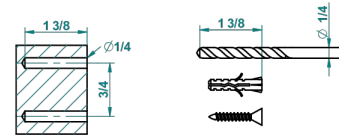

23945

21/12/2015

CHARACTERISTIC

- Ange
- Wall mounted WC brush and holder, all metal

AVAILABLE FINITIONS

Antique nickel - H28
Black ceram - D30
Blush PVD - H62
Brass color PVD - H49
Brown bronze color PVD - F33
Gold color PVD - H52

Graphite PVD - H64
Lacquered light bronze - D01
Matt Umber PVD - H67
Matt blush PVD - H60
Matt brass color PVD - H50
Matt brown bronze color PVD - F34

Matt chrome - C02
Matt gold - F07
Matt gold color PVD - H53
Matt graphite PVD - H65
Matt nickel (color finish) - C01
Matt nickel color PVD - H56

Nickel color PVD - H55
Polished chrome (color finish) - A02
Polished chrome / Polished gold (color finish) - G02
Polished gold (color finish) - F01
Polished nickel - B01
Soft gold - F30

Soft matt gold - F31
Umber PVD - H66
Varnished matt antique red copper (color finish) - H07