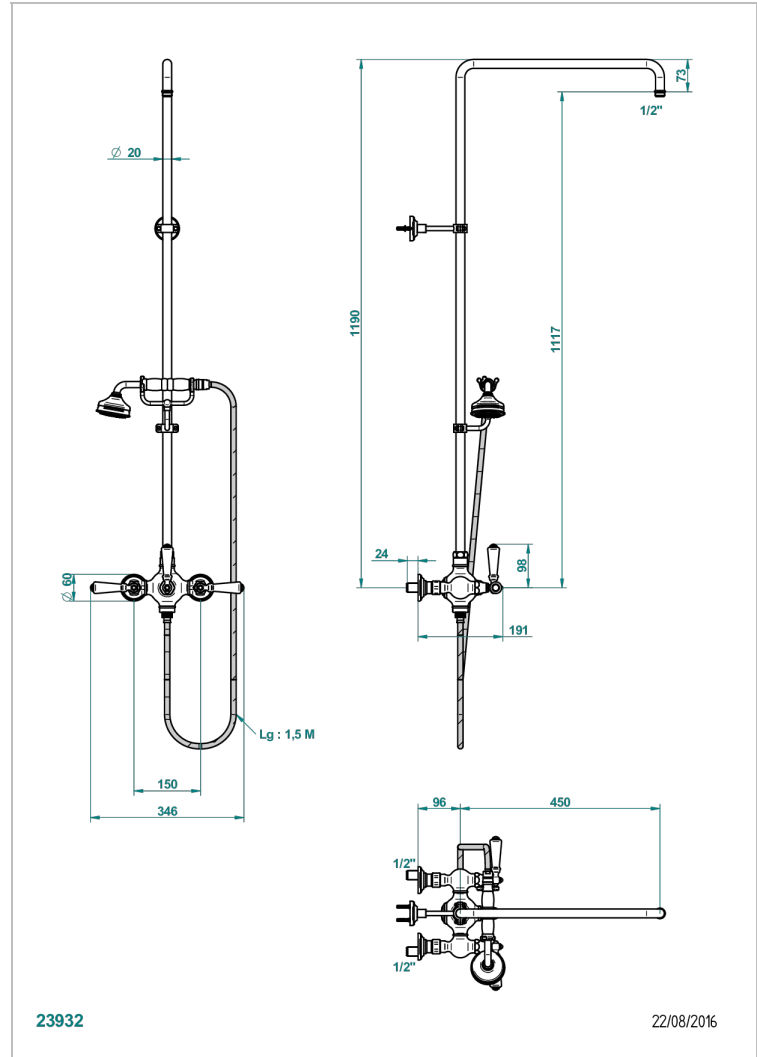

# BROADWAY WITH LEVER

A04-64CD

Wall mounted shower mixer/diverter / exposed shower column / telephone shower, hose and wall mounted cradle, 150 mm centres.(without shower head)

23932

22/08/2016

## CHARACTERISTIC

- Broadway with Lever
- Wall mounted shower mixer/diverter / exposed shower column / telephone shower, hose and wall mounted cradle, 150 mm centres. (without shower head)

## TECHNICAL SPECS

- Recommandé : 3 bars (max. 5 bars) - Advised : 43,5 psi (max. 72 psi)
- Douchette : 9,5 l/min à 3 bars (2.52 gpm at 43.5 psi)
- ajouter la pomme - add the showerhead

## AVAILABLE FINITIONS

Antique nickel - H28  
Black ceram - D30  
Blush PVD - H62  
Brass color PVD - H49  
Brown bronze color PVD - F33  
Gold color PVD - H52

Graphite PVD - H64  
Lacquered light bronze - D01  
Matt Umber PVD - H67  
Matt blush PVD - H60  
Matt brass color PVD - H50  
Matt brown bronze color PVD - F34