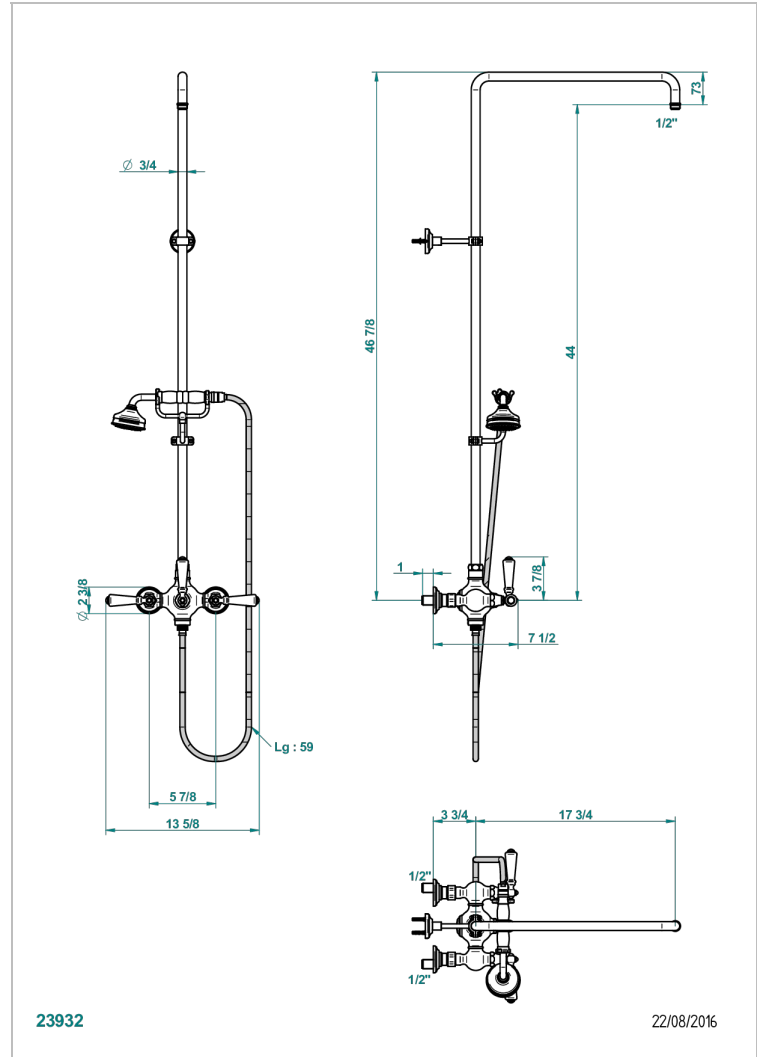

BROADWAY WITH LEVER

A04-64CD

Wall mounted shower mixer/diverter / exposed shower column / telephone shower, hose and wall mounted cradle, 150 mm centres.(without shower head)

CHARACTERISTIC

- Broadway with Lever
- Wall mounted shower mixer/diverter / exposed shower column / telephone shower, hose and wall mounted cradle, 150 mm centres. (without shower head)

TECHNICAL SPECS

- Recommandé : 3 bars (max. 5 bars) - Advised : 43,5 psi (max. 72 psi)
- Douchette : 9,5 l/min à 3 bars (2.52 gpm at 43.5 psi)
- ajouter la pomme - add the showerhead

AVAILABLE FINITIONS

Antique nickel - H28
Black ceram - D30
Blush PVD - H62
Brass color PVD - H49
Brown bronze color PVD - F33
Gold color PVD - H52

Graphite PVD - H64
Lacquered light bronze - D01
Matt Umber PVD - H67
Matt blush PVD - H60
Matt brass color PVD - H50
Matt brown bronze color PVD - F34

Soft gold - F30
Soft matt gold - F31
Umber PVD - H66
Varnished matt antique red copper (color finish) - H07