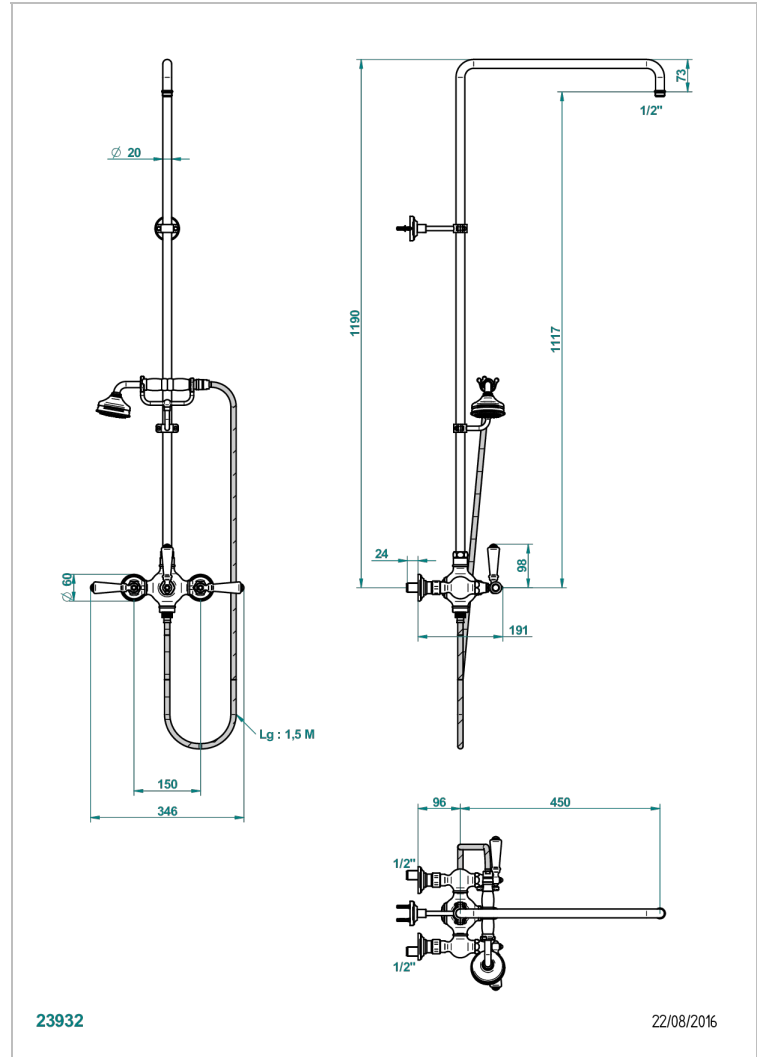

BROADWAY WITH LEVER

A04-64CD

Wall mounted shower mixer/diverter / exposed shower column / telephone shower, hose and wall mounted cradle, 150 mm centres.(without shower head)

23932

22/08/2016

CHARACTERISTIC

- Broadway with Lever
- Wall mounted shower mixer/diverter / exposed shower column / telephone shower, hose and wall mounted cradle, 150 mm centres. (without shower head)

TECHNICAL SPECS

- Recommandé : 3 bars (max. 5 bars) - Advised : 43,5 psi (max. 72 psi)
- Douchette : 9,5 l/min à 3 bars (2.52 gpm at 43.5 psi)
- ajouter la pomme - add the showerhead

AVAILABLE FINITIONS

Antique nickel - H28
Black ceram - D30
Blush PVD - H62
Brass color PVD - H49
Brown bronze color PVD - F33
Gold color PVD - H52

Graphite PVD - H64
Lacquered light bronze - D01
Matt Umber PVD - H67
Matt blush PVD - H60
Matt brass color PVD - H50
Matt brown bronze color PVD - F34