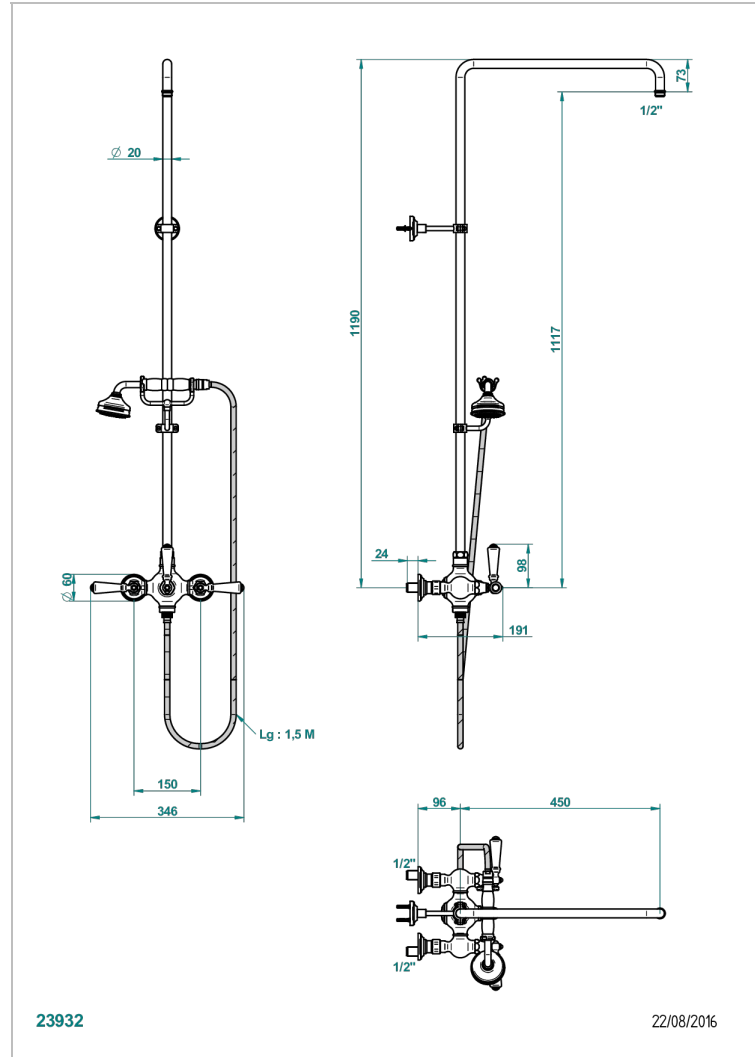

# BROADWAY WITH LEVER

A04-64CD

Wall mounted shower mixer/diverter / exposed shower column / telephone shower, hose and wall mounted cradle, 150 mm centres.(without shower head)

23932

22/08/2016

## CHARACTERISTIC

- Broadway with Lever
- Wall mounted shower mixer/diverter / exposed shower column / telephone shower, hose and wall mounted cradle, 150 mm centres. (without shower head)

## TECHNICAL SPECS

- Recommandé : 3 bars (max. 5 bars) - Advised : 43,5 psi (max. 72 psi)
- Douchette : 9,5 l/min à 3 bars (2.52 gpm at 43.5 psi)
- ajouter la pomme - add the showerhead

## AVAILABLE FINITIONS

Antique nickel - H28  
Black ceram - D30  
Blush PVD - H62  
Brass color PVD - H49  
Brown bronze color PVD - F33  
Gold color PVD - H52

Graphite PVD - H64  
Lacquered light bronze - D01  
Matt Umber PVD - H67  
Matt blush PVD - H60  
Matt brass color PVD - H50  
Matt brown bronze color PVD - F34