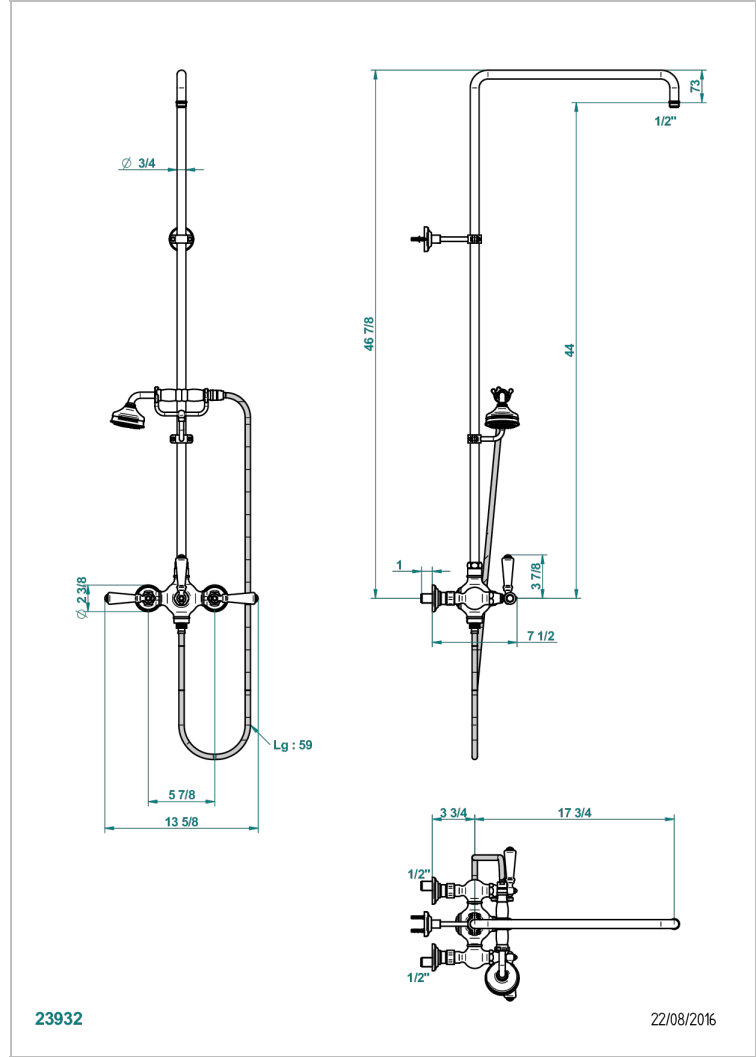

BROADWAY WITH LEVER

A04-64CD

Wall mounted shower mixer/diverter / exposed shower column / telephone shower, hose and wall mounted cradle, 150 mm centres.(without shower head)

CHARACTERISTIC

- Broadway with Lever
- Wall mounted shower mixer/diverter / exposed shower column / telephone shower, hose and wall mounted cradle, 150 mm centres. (without shower head)

TECHNICAL SPECS

- Recommandé : 3 bars (max. 5 bars) - Advised : 43,5 psi (max. 72 psi)
- Douchette : 9,5 l/min à 3 bars (2.52 gpm at 43.5 psi)
- ajouter la pomme - add the showerhead

AVAILABLE FINITIONS

Antique nickel - H28
Black ceram - D30
Blush PVD - H62
Brass color PVD - H49
Brown bronze color PVD - F33
Gold color PVD - H52

Graphite PVD - H64
Lacquered light bronze - D01
Matt Umber PVD - H67
Matt blush PVD - H60
Matt brass color PVD - H50
Matt brown bronze color PVD - F34

Soft gold - F30
Soft matt gold - F31
Umber PVD - H66
Varnished matt antique red copper (color finish) - H07